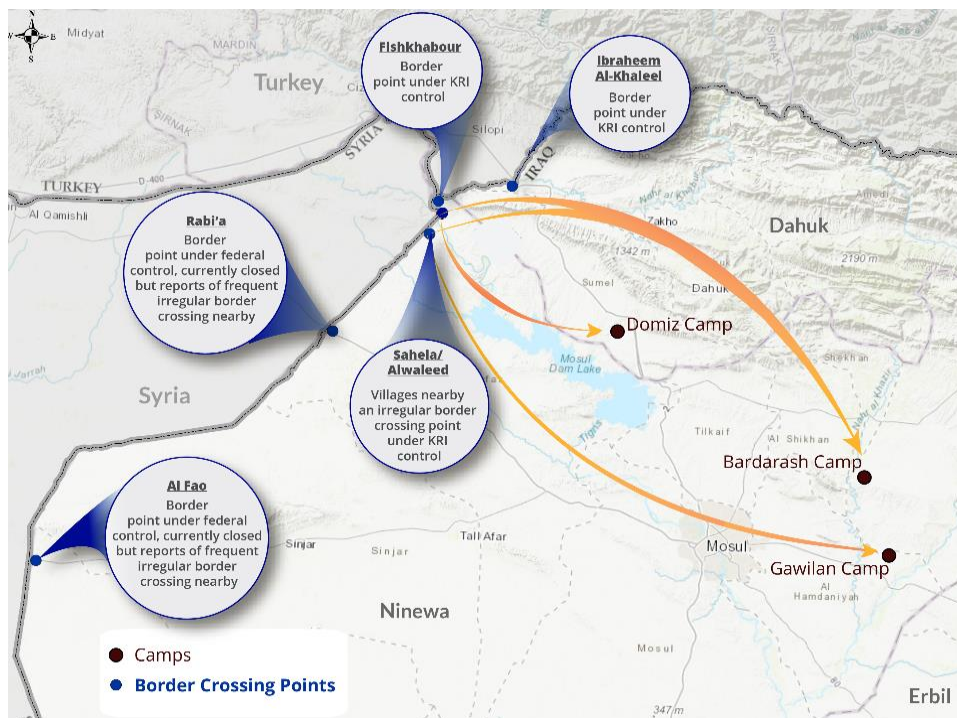

CONTEXT

Due to the latest crisis in Syria, DTM Iraq launched an emergency tracking tool on 14 October to monitor population fleeing the conflict and crossing into Iraq. The information presented here is collected by IOM at the relevant border points and covers all the displaced population.

SINCE OCTOBER 14

TOTAL BORDER CROSSINGS:
16,970

TOTAL CAMP ARRIVALS:
14,627 to Bardarash camp
182 to Domiz camp
2,161 to Gawilan camp

26 NOVEMBER DAILY UPDATE

- 89 individuals have crossed through the informal point nearby Sahela village on 26 November. This brings the total of individuals having crossed nearby Sahela and Alwaleed villages since 14 October to 16,970 individuals.
- All arrivals for today were transported to Bardarash Camp by bus.

DAILY BORDER CROSSINGS

89

CAMP OF ARRIVAL
Bardarash
Camp

ENTRY POINTS USED
Sahela

This map is for illustrative purposes and does not imply judgment of the legal status of a territory, nor official recognition or acceptance of these boundaries by IOM.