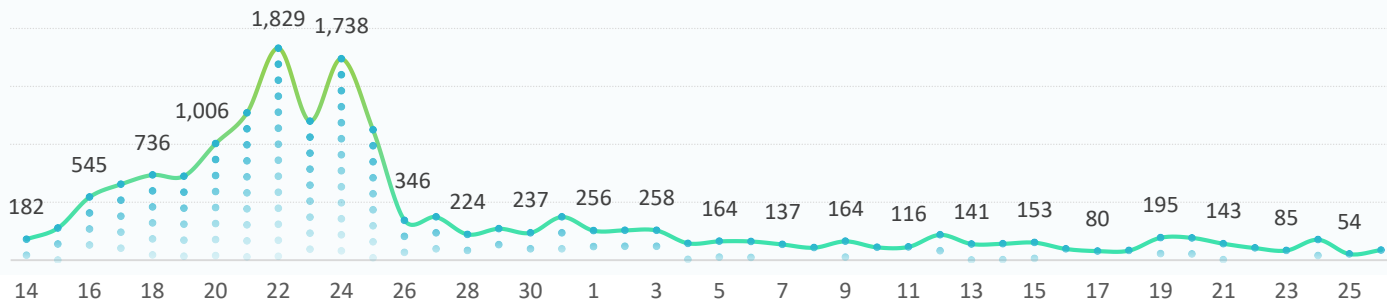

CONTEXT

Due to the latest crisis in Syria, DTM Iraq launched an emergency tracking tool on 14 October to monitor population fleeing the conflict and crossing into Iraq. The information presented here is collected by IOM at the relevant border points and covers all the displaced population.

SINCE OCTOBER 14

TOTAL BORDER CROSSINGS:
16,970

TOTAL CAMP ARRIVALS:
14,627 to Bardarash camp
182 to Domiz camp
2,161 to Gawilan camp

26 NOVEMBER DAILY UPDATE

- 89 individuals have crossed through the informal point nearby Sahela village on 26 November. This brings the total of individuals having crossed nearby Sahela and Alwaleed villages since 14 October to 16,970 individuals.
- All arrivals for today were transported to Bardarash Camp by bus.