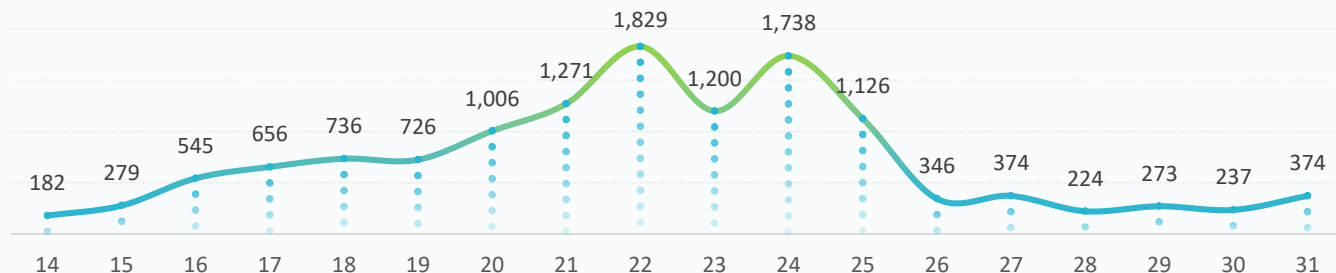

**CONTEXT**

Due to the latest crisis in Syria, DTM Iraq launched an emergency tracking tool on 14 October to monitor population fleeing the conflict and crossing into Iraq. The information presented here is collected by IOM at the relevant border points and covers all the displaced population.

**SINCE OCT 14**

**TOTAL BORDER CROSSINGS:**  
**13,122**

**TOTAL CAMP ARRIVALS:**  
11,996 to Bardarash camp  
182 persons in Domiz camp  
944 persons in Gawilan camp

**31 OCT. DAILY UPDATE**

- 374 individuals have crossed through the informal points nearby Sahela village on 31 Oct. This brings the total of individuals having crossed these points since 14 Oct. to 13,122 individuals.
- All arrivals were transported to Bardarash Camp by bus.