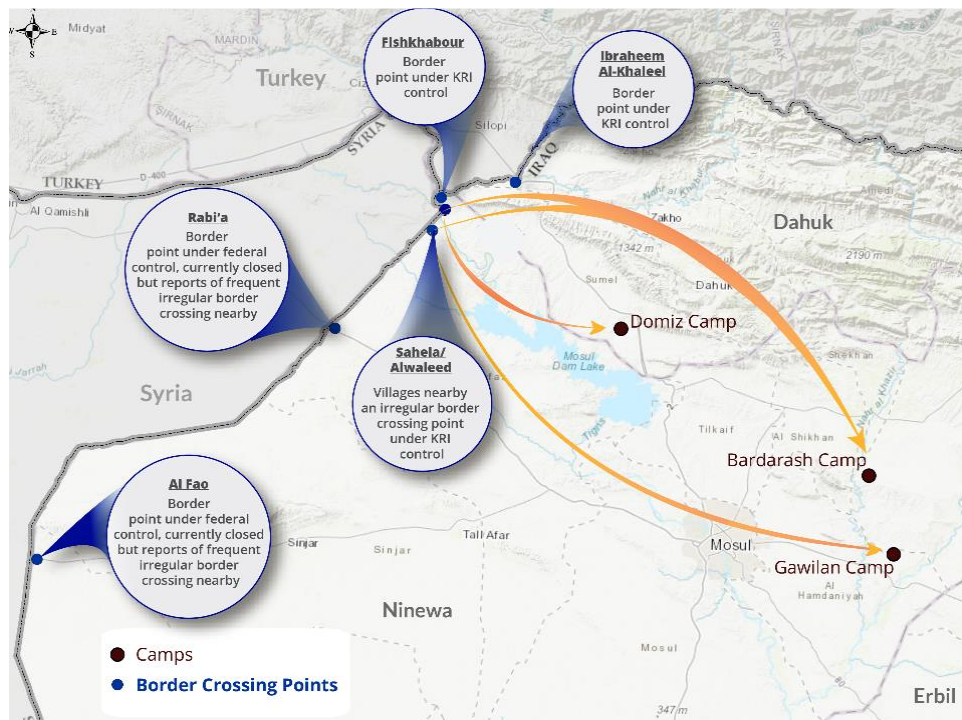

**CONTEXT**

Due to the latest crisis in Syria, DTM Iraq launched an emergency tracking tool on 14 October to monitor population fleeing the conflict and crossing into Iraq. The information presented here is collected by IOM at the relevant border points and covers all the displaced population.

**SINCE OCT 14**

**TOTAL BORDER CROSSINGS:**  
**13,122**

**TOTAL CAMP ARRIVALS:**  
11,996 to Bardarash camp  
182 persons in Domiz camp  
944 persons in Gawilan camp

**31 OCT. DAILY UPDATE**

- 374 individuals have crossed through the informal points nearby Sahela village on 31 Oct. This brings the total of individuals having crossed these points since 14 Oct. to 13,122 individuals.
- All arrivals were transported to Bardarash Camp by bus.

**DAILY BORDER CROSSINGS**  
**374**

**CAMP OF ARRIVAL**  
**Bardarash**  
**Camp**

**ENTRY POINTS USED**  
**Sahela**

Co-Funded by the European Union

© 2019 International Organization for Migration (IOM)