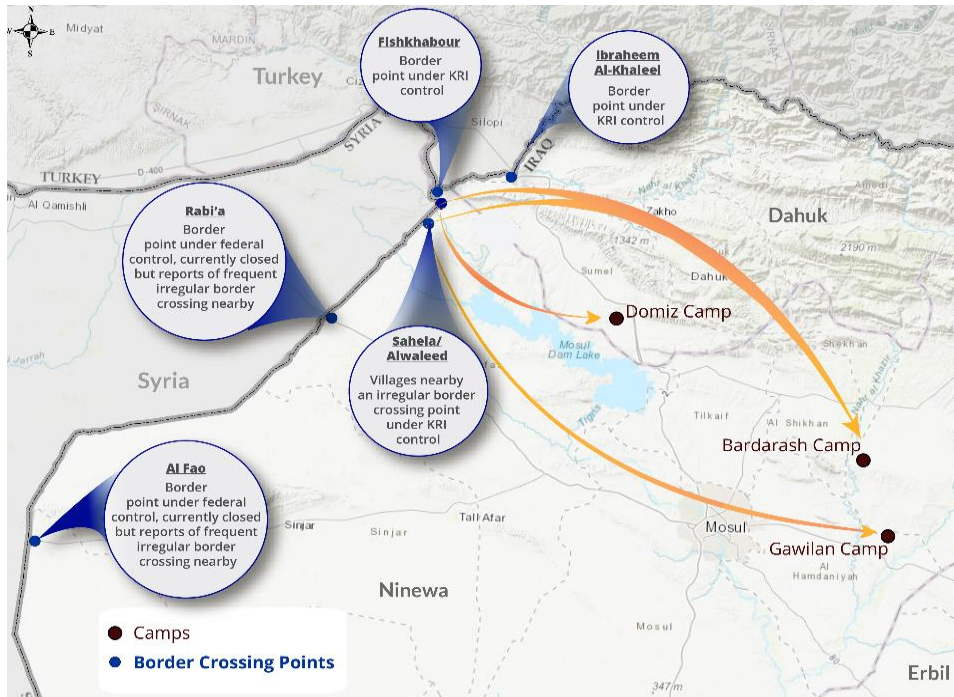

**CONTEXT**

Due to the latest crisis in Syria, DTM Iraq launched an emergency tracking tool on 14 October to monitor population fleeing the conflict and crossing into Iraq. The information presented here is collected by IOM at the relevant border points and covers all the displaced population.

**SINCE OCTOBER 14**

**TOTAL BORDER CROSSINGS:**  
**14,042**

**TOTAL CAMP ARRIVALS:**  
12,143 to Bardarash camp  
182 persons in Domiz camp  
1,717 persons in Gawilan camp

**4 NOVEMBER DAILY UPDATE**

- 147 individuals have crossed through the informal points nearby Sahela village on 4 November. This brings the total of individuals having crossed nearby Sahela and Alwaleed villages since 14 October to 14,042 individuals.
- All daily arrivals were transported to Bardarash Camp by bus.

**DAILY BORDER CROSSINGS**  
**147**

**CAMP OF ARRIVAL**  
**Bardarash Camp**

**ENTRY POINTS USED**  
**Sahela**

*This map is for illustrative purposes and does not imply judgment of the legal status of a territory, nor official recognition or acceptance of these boundaries by IOM.*