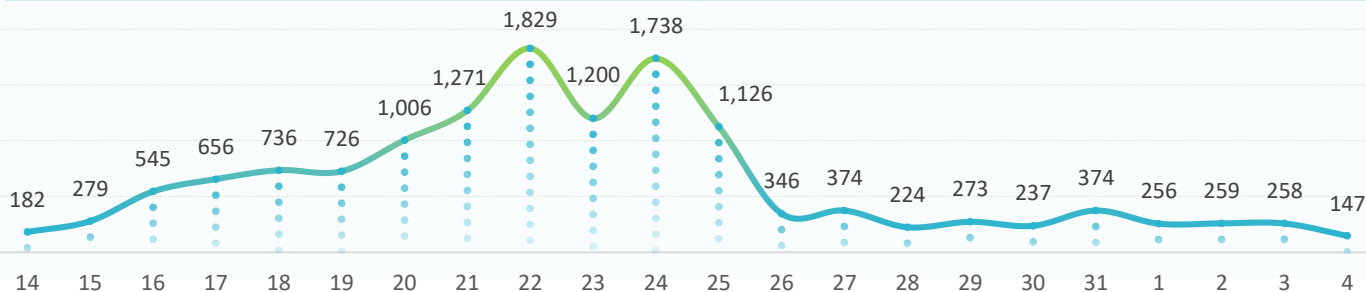

**CONTEXT**

Due to the latest crisis in Syria, DTM Iraq launched an emergency tracking tool on 14 October to monitor population fleeing the conflict and crossing into Iraq. The information presented here is collected by IOM at the relevant border points and covers all the displaced population.

**SINCE OCTOBER 14**

**TOTAL BORDER CROSSINGS:**  
**14,042**

**TOTAL CAMP ARRIVALS:**  
12,143 to Bardarash camp  
182 persons in Domiz camp  
1,717 persons in Gawilan camp

**4 NOVEMBER DAILY UPDATE**

- 147 individuals have crossed through the informal points nearby Sahela village on 4 November. This brings the total of individuals having crossed nearby Sahela and Alwaleed villages since 14 October to 14,042 individuals.
- All daily arrivals were transported to Bardarash Camp by bus.