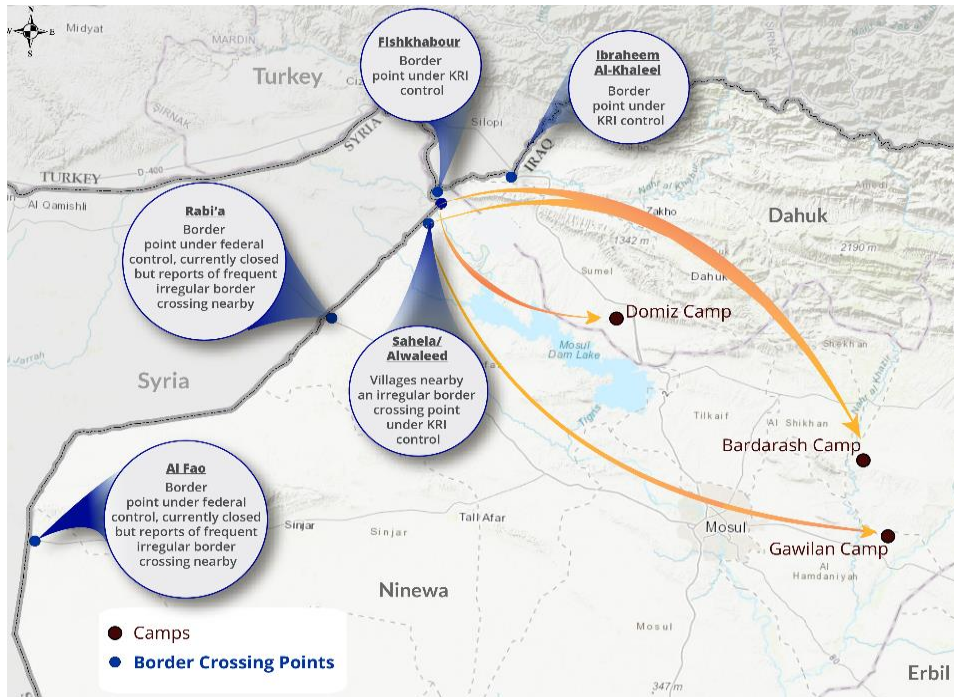

CONTEXT

Due to the latest crisis in Syria, DTM Iraq launched an emergency tracking tool on 14 October to monitor population fleeing the conflict and crossing into Iraq. The information presented here is collected by IOM at the relevant border points and covers all the displaced population.

SINCE OCTOBER 14

TOTAL BORDER CROSSINGS:
14,206

TOTAL CAMP ARRIVALS:
12,143 to Bardarash camp
182 persons in Domiz camp
1,881 persons in Gawilan camp

5 NOVEMBER DAILY UPDATE

- 164 individuals have crossed through the informal point nearby Sahela village on 5 November. This brings the total of individuals having crossed nearby Sahela and Alwaleed villages since 14 October to 14,206 individuals.
- All arrivals for today were transported to Gawilan Camp by bus.

DAILY BORDER CROSSINGS
164

CAMP OF ARRIVAL
Gawilan Camp

ENTRY POINTS USED
Sahela

This map is for illustrative purposes and does not imply judgment of the legal status of a territory, nor official recognition or acceptance of these boundaries by IOM.