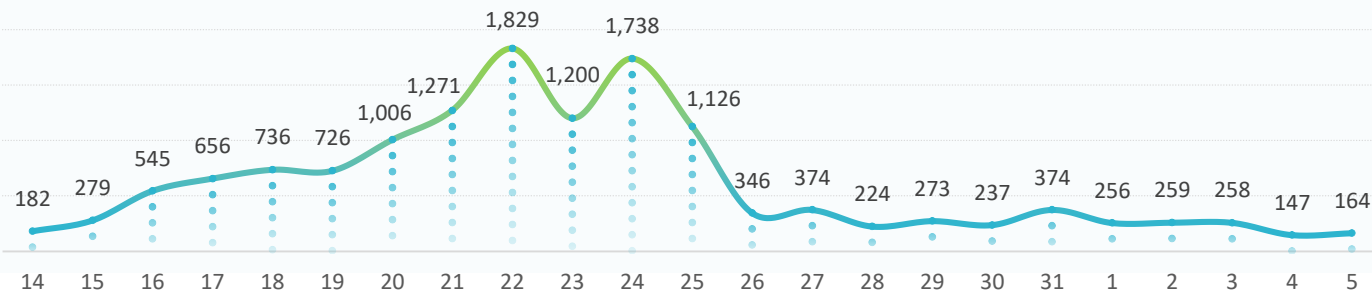

CONTEXT

Due to the latest crisis in Syria, DTM Iraq launched an emergency tracking tool on 14 October to monitor population fleeing the conflict and crossing into Iraq. The information presented here is collected by IOM at the relevant border points and covers all the displaced population.

SINCE OCTOBER 14

TOTAL BORDER CROSSINGS:
14,206

TOTAL CAMP ARRIVALS:
12,143 to Bardarash camp
182 persons in Domiz camp
1,881 persons in Gawilan camp

5 NOVEMBER DAILY UPDATE

- 164 individuals have crossed through the informal point nearby Sahela village on 5 November. This brings the total of individuals having crossed nearby Sahela and Alwaleed villages since 14 October to 14,206 individuals.
- All arrivals for today were transported to Gawilan Camp by bus.