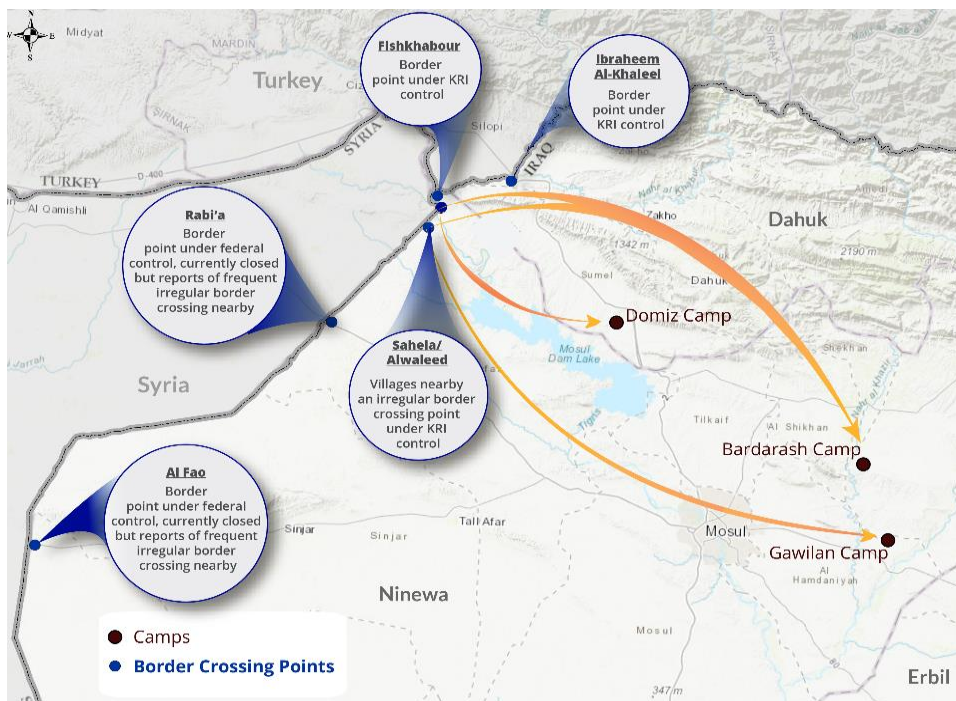

CONTEXT

Due to the latest crisis in Syria, DTM Iraq launched an emergency tracking tool on 14 October to monitor population fleeing the conflict and crossing into Iraq. The information presented here is collected by IOM at the relevant border points and covers all the displaced population.

SINCE OCTOBER 14

TOTAL BORDER CROSSINGS:
14,506

TOTAL CAMP ARRIVALS:
12,306 to Bardarash camp
182 persons in Domiz camp
2,018 persons in Gawilan camp

7 NOVEMBER DAILY UPDATE

- 137 individuals have crossed through the informal point nearby Sahela village on 7 November. This brings the total of individuals having crossed nearby Sahela and Alwaleed villages since 14 October to individuals.
- All arrivals for today were transported to Gawilan Camp by bus.

DAILY BORDER CROSSINGS
137

CAMP OF ARRIVAL
Gawilan Camp

ENTRY POINTS USED
Sahela

This map is for illustrative purposes and does not imply judgment of the legal status of a territory, nor official recognition or acceptance of these boundaries by IOM.