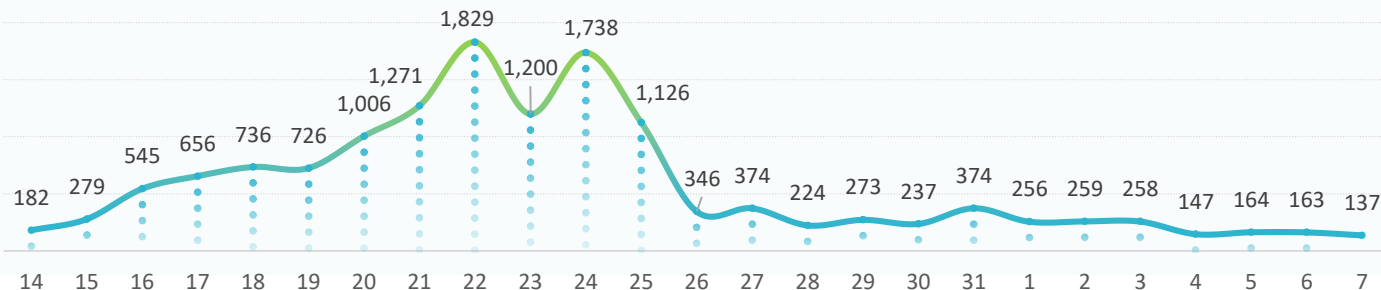

CONTEXT

Due to the latest crisis in Syria, DTM Iraq launched an emergency tracking tool on 14 October to monitor population fleeing the conflict and crossing into Iraq. The information presented here is collected by IOM at the relevant border points and covers all the displaced population.

SINCE OCTOBER 14

TOTAL BORDER CROSSINGS:
14,506

TOTAL CAMP ARRIVALS:
12,306 to Bardarash camp
182 persons in Domiz camp
2,018 persons in Gawilan camp

7 NOVEMBER DAILY UPDATE

- 137 individuals have crossed through the informal point nearby Sahela village on 7 November. This brings the total of individuals having crossed nearby Sahela and Alwaleed villages since 14 October to individuals.
- All arrivals for today were transported to Gawilan Camp by bus.