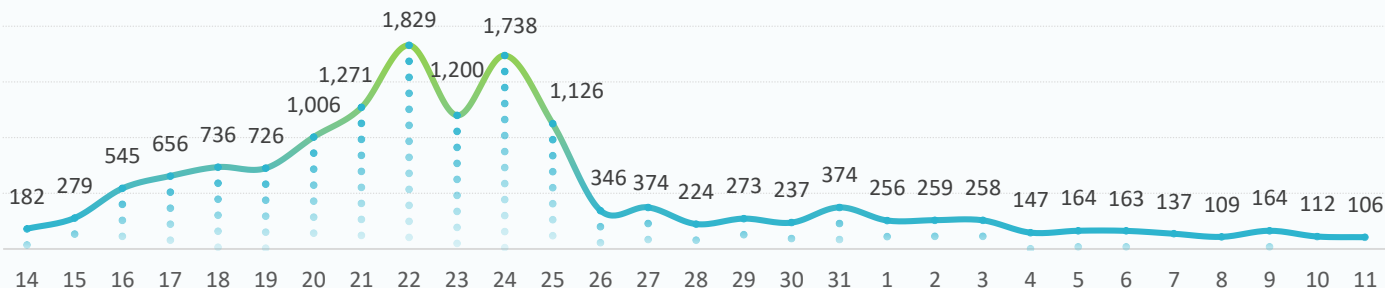

CONTEXT

Due to the latest crisis in Syria, DTM Iraq launched an emergency tracking tool on 14 October to monitor population fleeing the conflict and crossing into Iraq. The information presented here is collected by IOM at the relevant border points and covers all the displaced population.

SINCE OCT 14

TOTAL BORDER CROSSINGS:
14,997

TOTAL CAMP ARRIVALS:
12,934 to Bardarash camp
182 persons to Domiz camp
1,881 persons to Gawilan camp

8-11 NOVEMBER UPDATE

- 491 individuals have crossed through the informal points nearby Sahela village from 8-11 November: 109 arrivals on 8 November, 164 arrivals on 9 November, 112 arrivals on 10 November, and 106 arrivals on 11 November.
- 14,997 individuals have crossed nearby Sahela and Alwaleed villages in total since 14 October. All arrivals were transported to Bardarash Camp by bus.