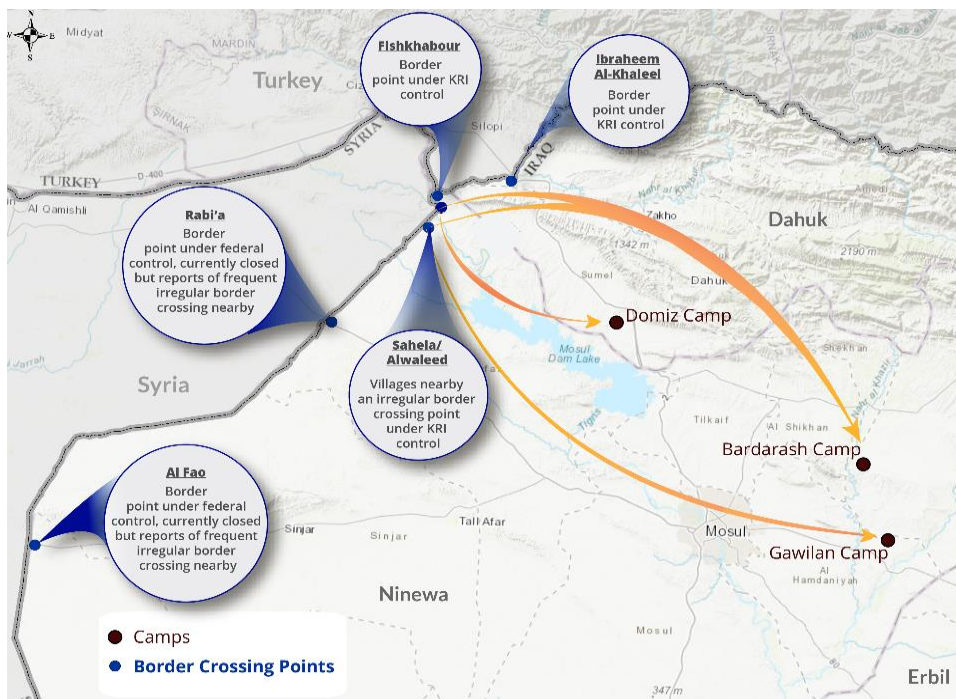

CONTEXT

Due to the latest crisis in Syria, DTM Iraq launched an emergency tracking tool on 14 October to monitor population fleeing the conflict and crossing into Iraq. The information presented here is collected by IOM at the relevant border points and covers all the displaced population.

SINCE OCTOBER 14

TOTAL BORDER CROSSINGS:
15,368

TOTAL CAMP ARRIVALS:
13,305 to Bardarash camp
182 persons to Domiz camp
1,881 persons to Gawilan camp

13 NOVEMBER DAILY UPDATE

- 141 individuals have crossed through the informal point nearby Sahela village on 13 November. This brings the total of individuals having crossed nearby Sahela and Alwaleed villages since 14 October to 15,368 individuals.
- All arrivals for today were transported to Bardarash Camp by bus.

DAILY BORDER CROSSINGS

141

CAMP OF ARRIVAL

Bardarash Camp

ENTRY POINTS USED

Sahela

This map is for illustrative purposes and does not imply judgment of the legal status of a territory, nor official recognition or acceptance of these boundaries by IOM.