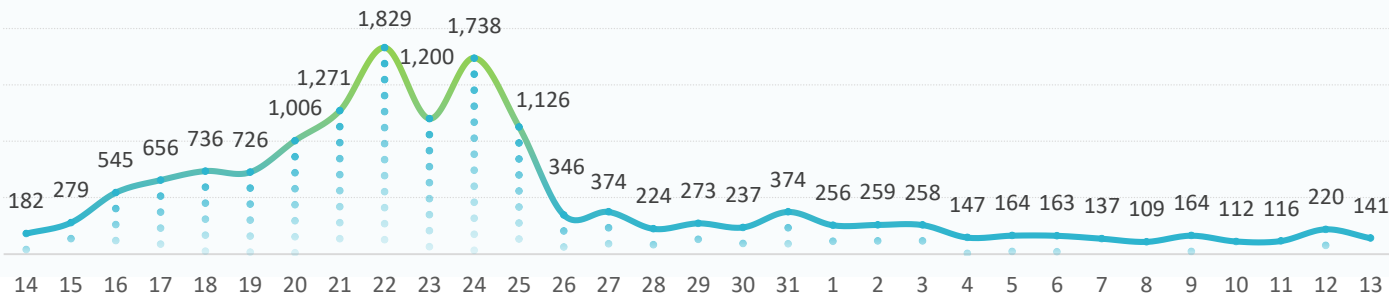

CONTEXT

Due to the latest crisis in Syria, DTM Iraq launched an emergency tracking tool on 14 October to monitor population fleeing the conflict and crossing into Iraq. The information presented here is collected by IOM at the relevant border points and covers all the displaced population.

SINCE OCTOBER 14

TOTAL BORDER CROSSINGS:
15,368

TOTAL CAMP ARRIVALS:
13,305 to Bardarash camp
182 persons to Domiz camp
1,881 persons to Gawilan camp

13 NOVEMBER DAILY UPDATE

- 141 individuals have crossed through the informal point nearby Sahela village on 13 November. This brings the total of individuals having crossed nearby Sahela and Alwaleed villages since 14 October to 15,368 individuals.
- All arrivals for today were transported to Bardarash Camp by bus.