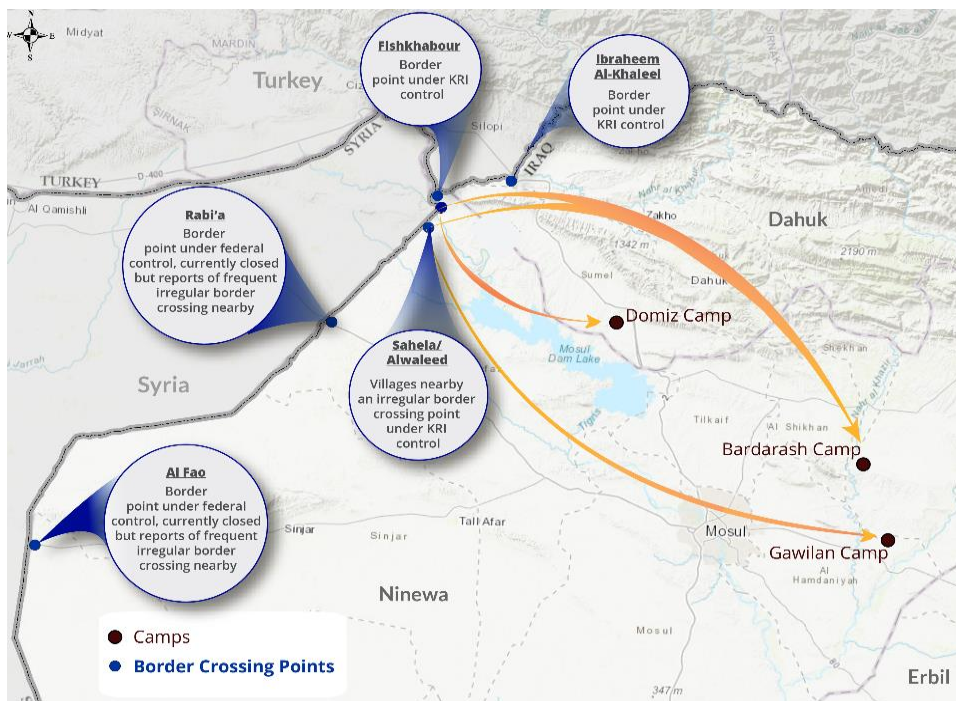

CONTEXT

Due to the latest crisis in Syria, DTM Iraq launched an emergency tracking tool on 14 October to monitor population fleeing the conflict and crossing into Iraq. The information presented here is collected by IOM at the relevant border points and covers all the displaced population.

SINCE OCTOBER 14

TOTAL BORDER CROSSINGS:
15,511

TOTAL CAMP ARRIVALS:
13,311 to Bardarash camp
182 to Domiz camp
2,018 to Gawilan camp

14 NOVEMBER DAILY UPDATE

- 143 individuals have crossed through the informal point nearby Sahela village on 14 November. This brings the total of individuals having crossed nearby Sahela and Alwaleed villages since 14 October to 15,511 individuals.
- All arrivals for today were transported to Bardarash Camp by bus.

DAILY BORDER CROSSINGS

143

CAMP OF ARRIVAL

Bardarash Camp

ENTRY POINTS USED

Sahela

This map is for illustrative purposes and does not imply judgment of the legal status of a territory, nor official recognition or acceptance of these boundaries by IOM.