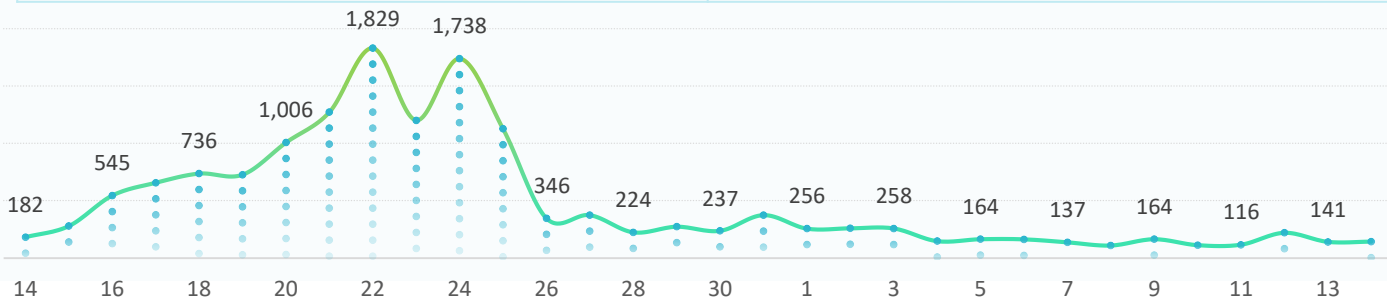

CONTEXT

Due to the latest crisis in Syria, DTM Iraq launched an emergency tracking tool on 14 October to monitor population fleeing the conflict and crossing into Iraq. The information presented here is collected by IOM at the relevant border points and covers all the displaced population.

SINCE OCTOBER 14

TOTAL BORDER CROSSINGS:
15,511

TOTAL CAMP ARRIVALS:
13,311 to Bardarash camp
182 to Domiz camp
2,018 to Gawilan camp

14 NOVEMBER DAILY UPDATE

- 143 individuals have crossed through the informal point nearby Sahela village on 14 November. This brings the total of individuals having crossed nearby Sahela and Alwaleed villages since 14 October to 15,511 individuals.
- All arrivals for today were transported to Bardarash Camp by bus.