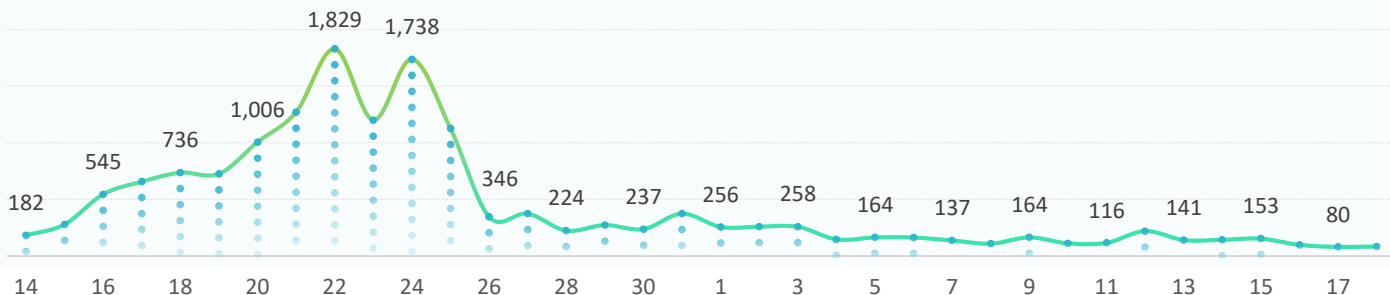

**CONTEXT**

Due to the latest crisis in Syria, DTM Iraq launched an emergency tracking tool on 14 October to monitor population fleeing the conflict and crossing into Iraq. The information presented here is collected by IOM at the relevant border points and covers all the displaced population.

**SINCE OCTOBER 14**

**TOTAL BORDER CROSSINGS:**  
**15,926**

**TOTAL CAMP ARRIVALS:**  
13,726 to Bardarash camp  
182 to Domiz camp  
2,018 to Gawilan camp

**18 NOVEMBER DAILY UPDATE**

- 84 individuals have crossed through the informal point nearby Sahela village on 18 November. This brings the total of individuals having crossed nearby Sahela and Alwaleed villages since 14 October to 15,926 individuals.
- All arrivals for today were transported to Bardarash Camp by bus.