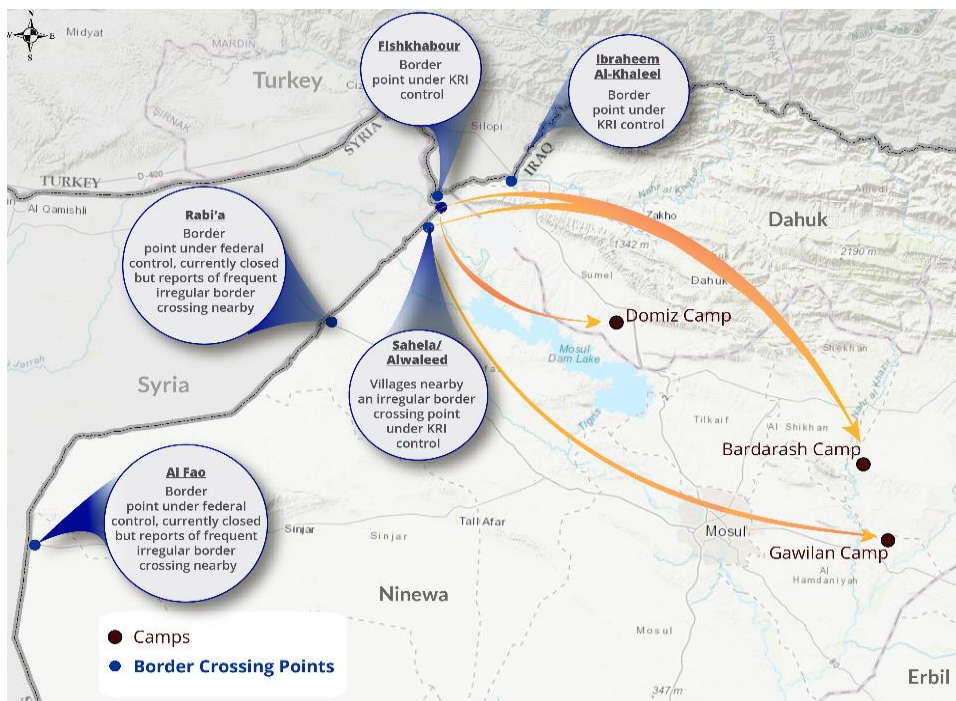

**CONTEXT**

Due to the latest crisis in Syria, DTM Iraq launched an emergency tracking tool on 14 October to monitor population fleeing the conflict and crossing into Iraq. The information presented here is collected by IOM at the relevant border points and covers all the displaced population.

**SINCE OCTOBER 14**

**TOTAL BORDER CROSSINGS:**  
**15,926**

**TOTAL CAMP ARRIVALS:**  
13,726 to Bardarash camp  
182 to Domiz camp  
2,018 to Gawilan camp

**18 NOVEMBER DAILY UPDATE**

- 84 individuals have crossed through the informal point nearby Sahela village on 18 November. This brings the total of individuals having crossed nearby Sahela and Alwaleed villages since 14 October to 15,926 individuals.
- All arrivals for today were transported to Bardarash Camp by bus.

**DAILY BORDER CROSSINGS**

**84**

**CAMP OF ARRIVAL**  
**Bardarash**  
**Camp**

**ENTRY POINTS USED**  
**Sahela**

*This map is for illustrative purposes and does not imply judgment of the legal status of a territory, nor official recognition or acceptance of these boundaries by IOM.*