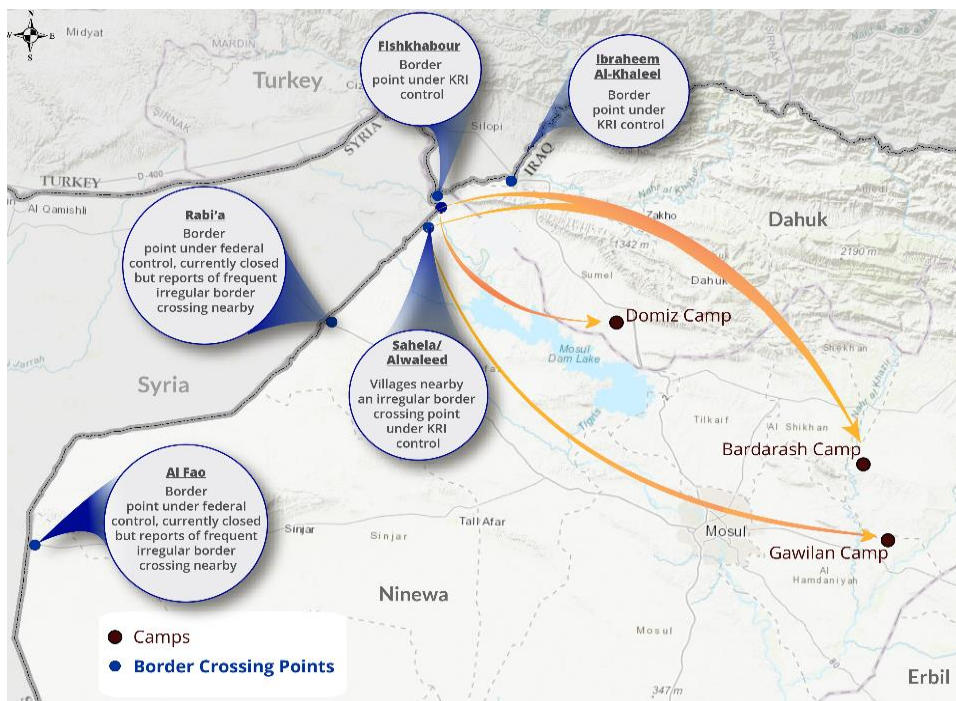

CONTEXT

Due to the latest crisis in Syria, DTM Iraq launched an emergency tracking tool on 14 October to monitor population fleeing the conflict and crossing into Iraq. The information presented here is collected by IOM at the relevant border points and covers all the displaced population.

SINCE OCTOBER 14

TOTAL BORDER CROSSINGS:
16,121

TOTAL CAMP ARRIVALS:
13,921 to Bardarash camp
182 to Domiz camp
2,018 to Gawilan camp

19 NOVEMBER DAILY UPDATE

- 195 individuals have crossed through the informal point nearby Sahela village on 19 November. This brings the total of individuals having crossed nearby Sahela and Alwaleed villages since 14 October to 16,121 individuals.
- All arrivals for today were transported to Bardarash Camp by bus.

DAILY BORDER CROSSINGS
195

CAMP OF ARRIVAL
Bardarash Camp

ENTRY POINTS USED
Sahela

This map is for illustrative purposes and does not imply judgment of the legal status of a territory, nor official recognition or acceptance of these boundaries by IOM.