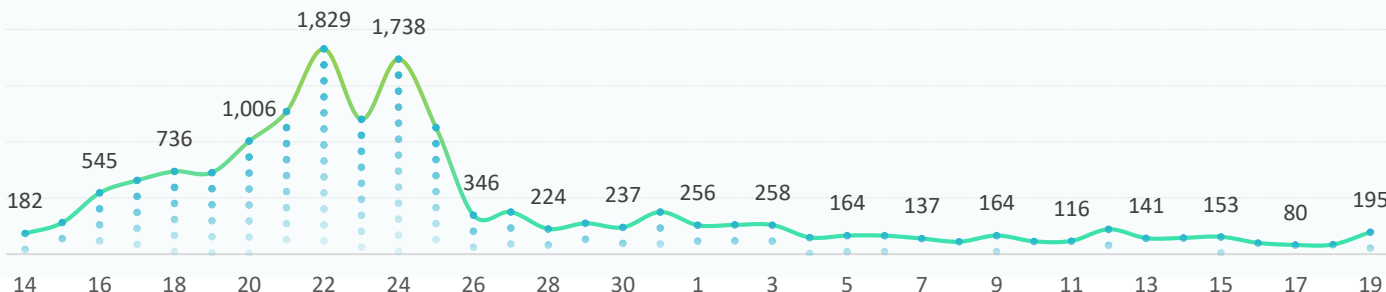

CONTEXT

Due to the latest crisis in Syria, DTM Iraq launched an emergency tracking tool on 14 October to monitor population fleeing the conflict and crossing into Iraq. The information presented here is collected by IOM at the relevant border points and covers all the displaced population.

SINCE OCTOBER 14

TOTAL BORDER CROSSINGS:
16,121

TOTAL CAMP ARRIVALS:
13,921 to Bardarash camp
182 to Domiz camp
2,018 to Gawilan camp

19 NOVEMBER DAILY UPDATE

- 195 individuals have crossed through the informal point nearby Sahela village on 19 November. This brings the total of individuals having crossed nearby Sahela and Alwaleed villages since 14 October to 16,121 individuals.
- All arrivals for today were transported to Bardarash Camp by bus.