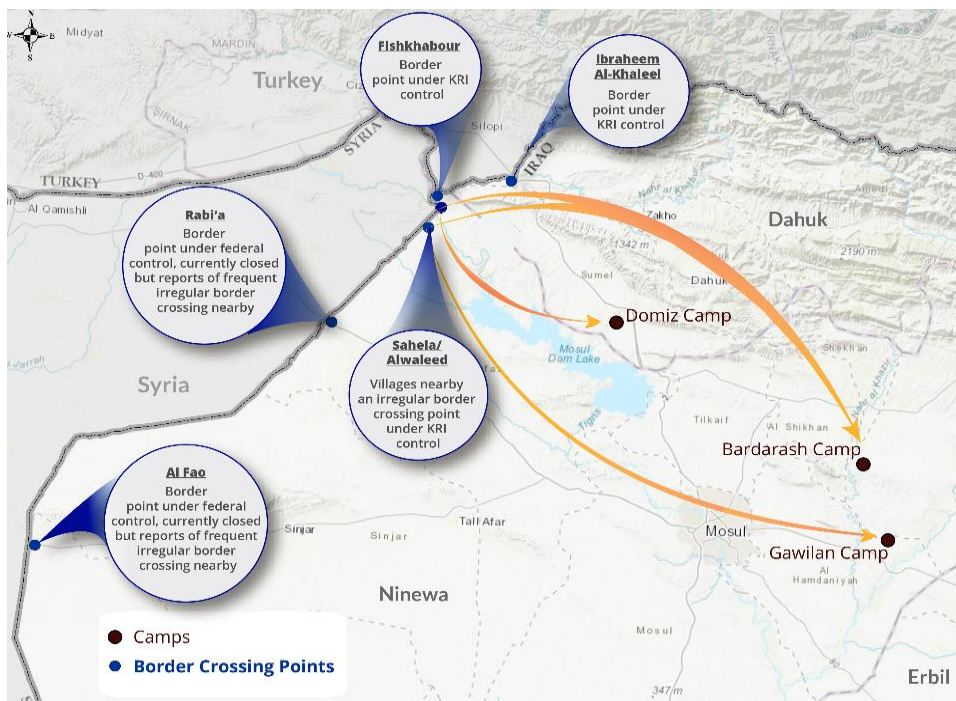

CONTEXT

Due to the latest crisis in Syria, DTM Iraq launched an emergency tracking tool on 14 October to monitor population fleeing the conflict and crossing into Iraq. The information presented here is collected by IOM at the relevant border points and covers all the displaced population.

SINCE OCTOBER 14

TOTAL BORDER CROSSINGS:
16,315

TOTAL CAMP ARRIVALS:
14,115 to Bardarash camp
182 to Domiz camp
2,018 to Gawilan camp

20 NOVEMBER DAILY UPDATE

- 194 individuals have crossed through the informal point nearby Sahela village on 20 November. This brings the total of individuals having crossed nearby Sahela and Alwaleed villages since 14 October to 16,315 individuals.
- All arrivals for today were transported to Bardarash Camp by bus.

DAILY BORDER CROSSINGS
194

CAMP OF ARRIVAL
Bardarash
Camp

ENTRY POINTS USED
Sahela

This map is for illustrative purposes and does not imply judgment of the legal status of a territory, nor official recognition or acceptance of these boundaries by IOM.