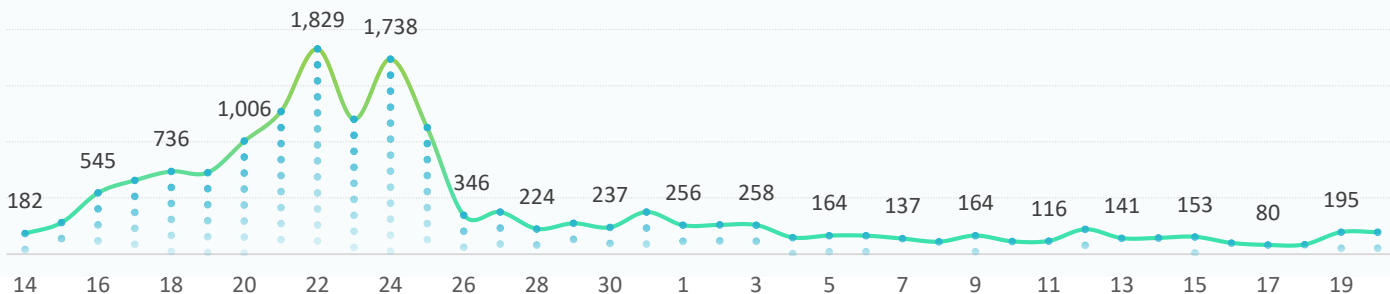

CONTEXT

Due to the latest crisis in Syria, DTM Iraq launched an emergency tracking tool on 14 October to monitor population fleeing the conflict and crossing into Iraq. The information presented here is collected by IOM at the relevant border points and covers all the displaced population.

SINCE OCTOBER 14

TOTAL BORDER CROSSINGS:
16,315

TOTAL CAMP ARRIVALS:
14,115 to Bardarash camp
182 to Domiz camp
2,018 to Gawilan camp

20 NOVEMBER DAILY UPDATE

- 194 individuals have crossed through the informal point nearby Sahela village on 20 November. This brings the total of individuals having crossed nearby Sahela and Alwaleed villages since 14 October to 16,315 individuals.
- All arrivals for today were transported to Bardarash Camp by bus.