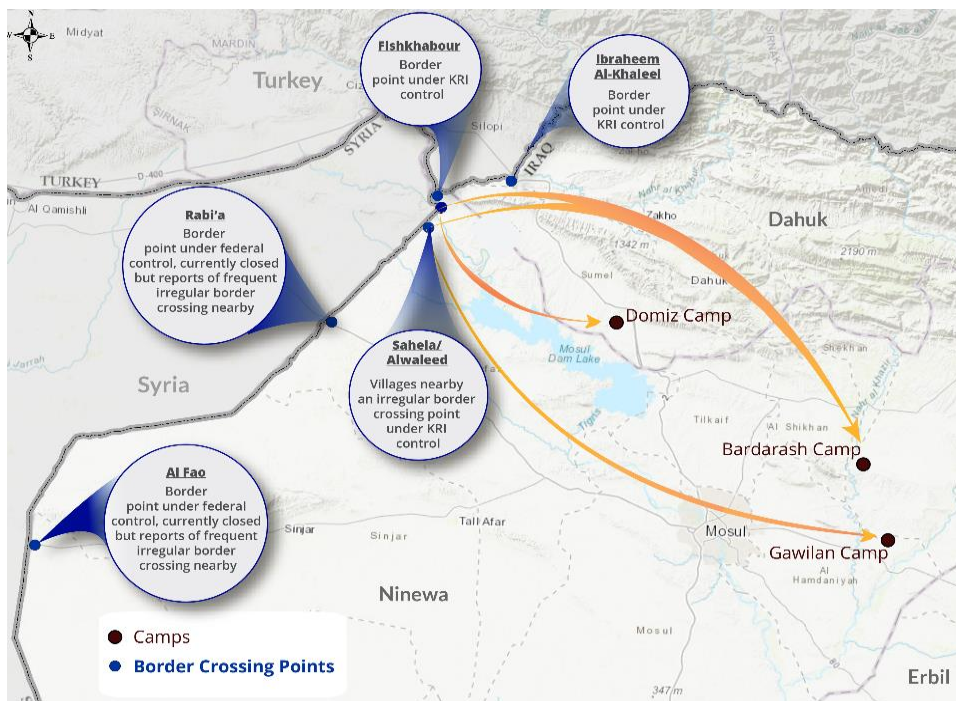

CONTEXT

Due to the latest crisis in Syria, DTM Iraq launched an emergency tracking tool on 14 October to monitor population fleeing the conflict and crossing into Iraq. The information presented here is collected by IOM at the relevant border points and covers all the displaced population.

SINCE OCTOBER 14

TOTAL BORDER CROSSINGS:
16,458

TOTAL CAMP ARRIVALS:
14,115 to Bardarash camp
182 to Domiz camp
2,161 to Gawilan camp

21 NOVEMBER DAILY UPDATE

- 143 individuals have crossed through the informal point nearby Sahela village on 21 November. This brings the total of individuals having crossed nearby Sahela and Alwaleed villages since 14 October to 16,458 individuals.
- All arrivals for today were transported to Gawilan Camp by bus.

DAILY BORDER CROSSINGS

143

CAMP OF ARRIVAL

Gawilan Camp

ENTRY POINTS USED

Sahela

This map is for illustrative purposes and does not imply judgment of the legal status of a territory, nor official recognition or acceptance of these boundaries by IOM.