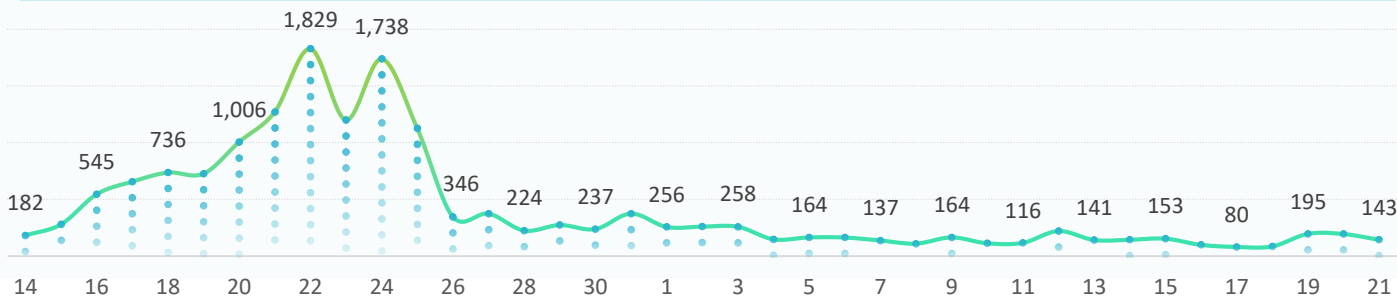

CONTEXT

Due to the latest crisis in Syria, DTM Iraq launched an emergency tracking tool on 14 October to monitor population fleeing the conflict and crossing into Iraq. The information presented here is collected by IOM at the relevant border points and covers all the displaced population.

SINCE OCTOBER 14

TOTAL BORDER CROSSINGS:
16,458

TOTAL CAMP ARRIVALS:
14,115 to Bardarash camp
182 to Domiz camp
2,161 to Gawilan camp

21 NOVEMBER DAILY UPDATE

- 143 individuals have crossed through the informal point nearby Sahela village on 21 November. This brings the total of individuals having crossed nearby Sahela and Alwaleed villages since 14 October to 16,458 individuals.
- All arrivals for today were transported to Gawilan Camp by bus.