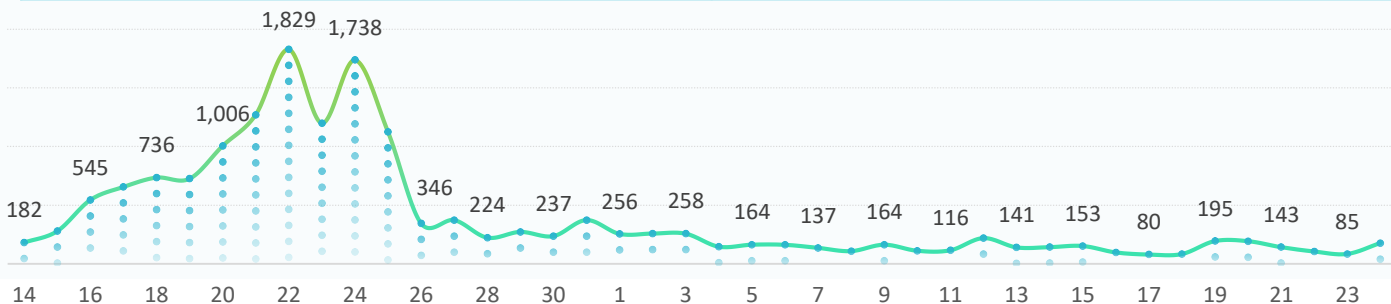

CONTEXT

Due to the latest crisis in Syria, DTM Iraq launched an emergency tracking tool on 14 October to monitor population fleeing the conflict and crossing into Iraq. The information presented here is collected by IOM at the relevant border points and covers all the displaced population.

SINCE OCTOBER 14

TOTAL BORDER CROSSINGS:
16,827

TOTAL CAMP ARRIVALS:
14,484 to Bardarash camp
182 to Domiz camp
2,161 to Gawilan camp

22-24 NOVEMBER UPDATE

- 369 individuals have crossed through the informal points nearby Sahela village from 22-24 November: 106 arrivals on 22 November, 85 arrivals on 23 November, and 178 arrivals on 24 November.
- 16,827 individuals have crossed nearby Sahela and Alwaleed villages in total since 14 October. All arrivals were transported to Bardarash Camp by bus.