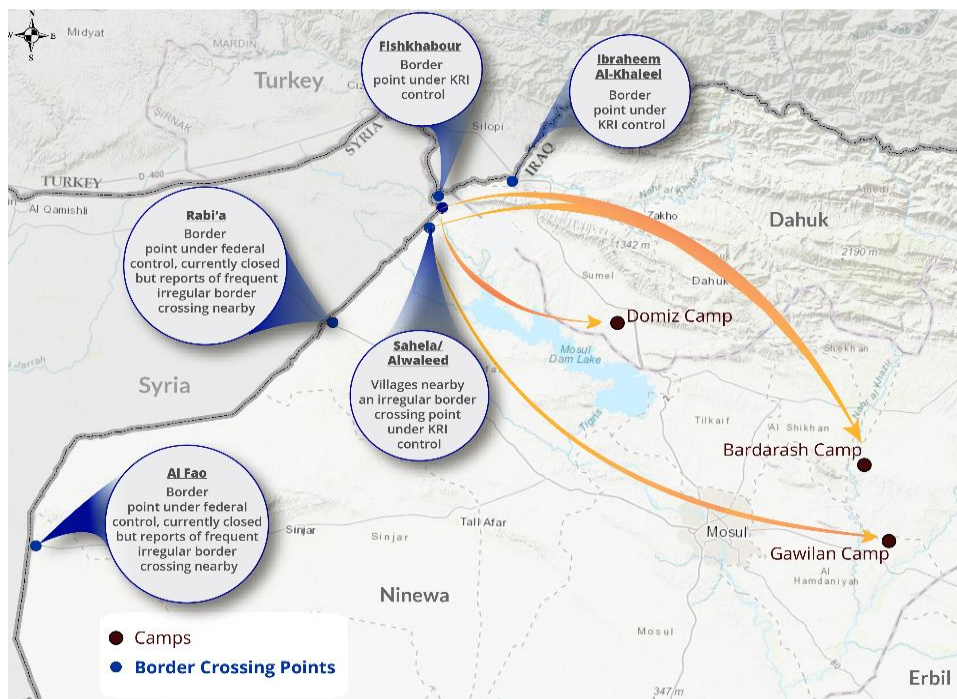

CONTEXT

Due to the latest crisis in Syria, DTM Iraq launched an emergency tracking tool on 14 October to monitor population fleeing the conflict and crossing into Iraq. The information presented here is collected by IOM at the relevant border points and covers all the displaced population.

SINCE OCTOBER 14

TOTAL BORDER CROSSINGS:
16,827

TOTAL CAMP ARRIVALS:
14,484 to Bardarash camp
182 to Domiz camp
2,161 to Gawilan camp

22-24 NOVEMBER UPDATE

- 369 individuals have crossed through the informal points nearby Sahela village from 22-24 November: 106 arrivals on 22 November, 85 arrivals on 23 November, and 178 arrivals on 24 November.
- 16,827 individuals have crossed nearby Sahela and Alwaleed villages in total since 14 October. All arrivals were transported to Bardarash Camp by bus.

BORDER CROSSINGS
22-24 NOVEMBER
369

CAMP OF ARRIVAL
Bardarash
Camp

ENTRY POINTS USED
Sahela

This map is for illustrative purposes and does not imply judgment of the legal status of a territory, nor official recognition or acceptance of these boundaries by IOM.