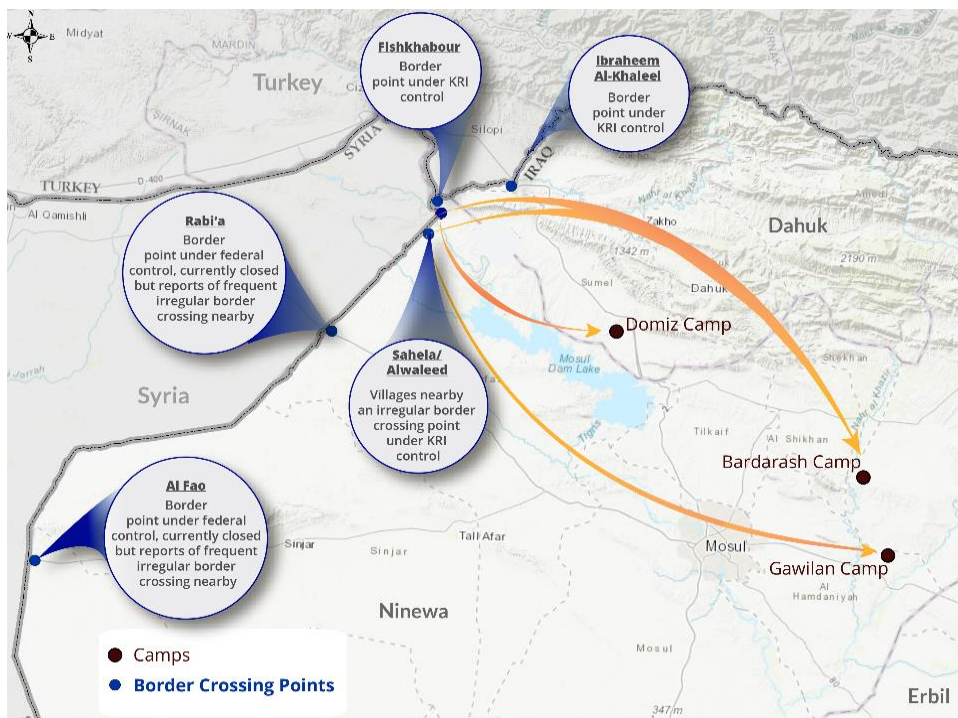

CONTEXT

Due to the latest crisis in Syria, DTM Iraq launched an emergency tracking tool on 14 October to monitor population fleeing the conflict and crossing into Iraq. The information presented here is collected by IOM at the relevant border points and covers all the displaced population.

SINCE OCTOBER 14

TOTAL BORDER CROSSINGS:
16,881

TOTAL CAMP ARRIVALS:
14,538 to Bardarash camp
182 to Domiz camp
2,161 to Gawilan camp

25 NOVEMBER DAILY UPDATE

- 54 individuals have crossed through the informal point nearby Sahela village on 25 November. This brings the total of individuals having crossed nearby Sahela and Alwaleed villages since 14 October to 16,881 individuals.
- All arrivals for today were transported to Bardarash Camp by bus.

DAILY BORDER CROSSINGS
54

CAMP OF ARRIVAL
Bardarash Camp

ENTRY POINTS USED
Sahela

This map is for illustrative purposes and does not imply judgment of the legal status of a territory, nor official recognition or acceptance of these boundaries by IOM.