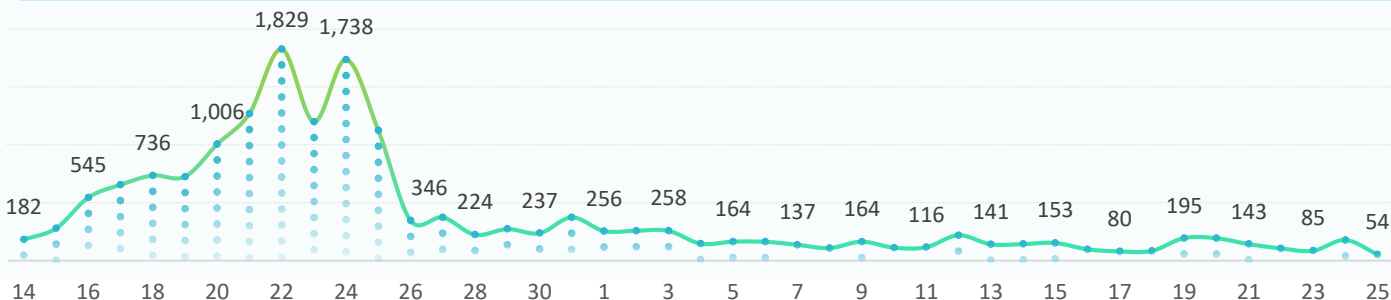

CONTEXT

Due to the latest crisis in Syria, DTM Iraq launched an emergency tracking tool on 14 October to monitor population fleeing the conflict and crossing into Iraq. The information presented here is collected by IOM at the relevant border points and covers all the displaced population.

SINCE OCTOBER 14

TOTAL BORDER CROSSINGS:
16,881

TOTAL CAMP ARRIVALS:
14,538 to Bardarash camp
182 to Domiz camp
2,161 to Gawilan camp

25 NOVEMBER DAILY UPDATE

- 54 individuals have crossed through the informal point nearby Sahela village on 25 November. This brings the total of individuals having crossed nearby Sahela and Alwaleed villages since 14 October to 16,881 individuals.
- All arrivals for today were transported to Bardarash Camp by bus.