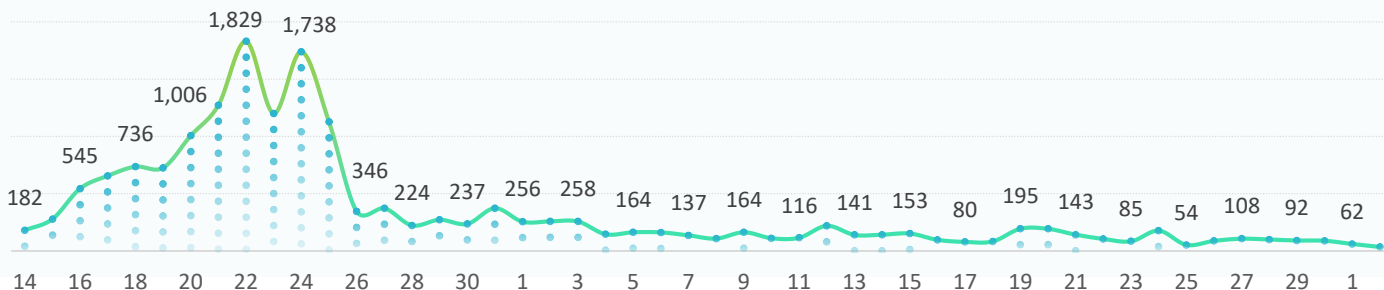

**CONTEXT**

Due to the latest crisis in Syria, DTM Iraq launched an emergency tracking tool on 14 October to monitor population fleeing the conflict and crossing into Iraq. The information presented here is collected by IOM at the relevant border points and covers all the displaced population.

**SINCE OCTOBER 14**

**TOTAL BORDER CROSSINGS:**  
**17,459**

**TOTAL CAMP ARRIVALS:**  
15,116 to Bardarash camp  
182 to Domiz camp  
2,161 to Gawilan camp

**2 DECEMBER DAILY UPDATE**

- 36 individuals have crossed through the informal point nearby Sahela village on 2 December. This brings the total of individuals having crossed nearby Sahela and Alwaleed villages since 14 October to 17,459 individuals.
- All arrivals for today were transported to Bardarash Camp by bus.