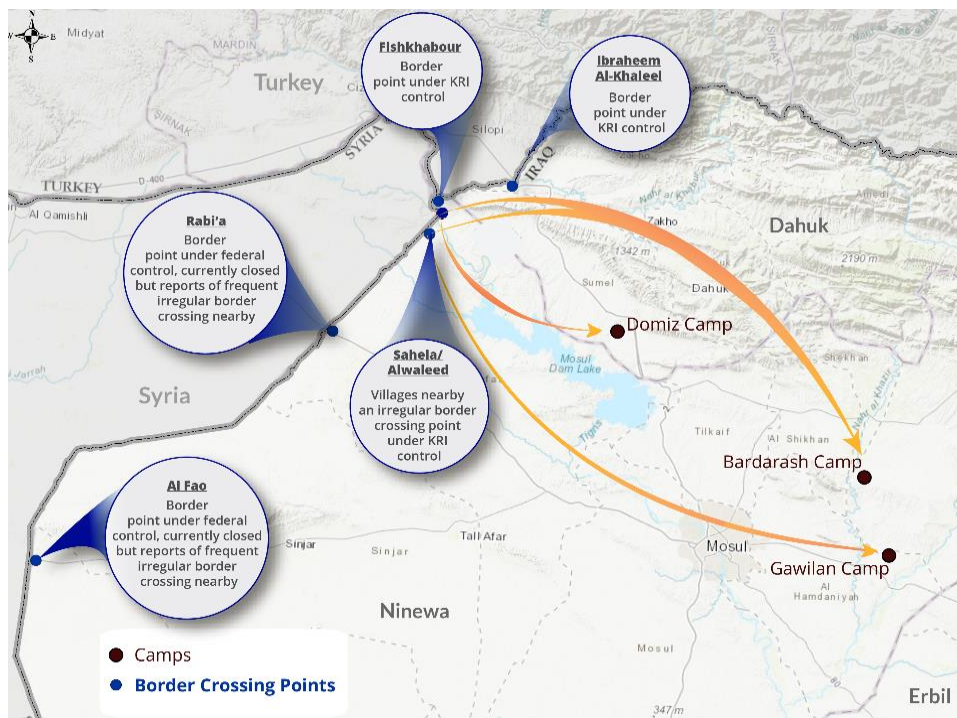

**CONTEXT**

Due to the latest crisis in Syria, DTM Iraq launched an emergency tracking tool on 14 October to monitor population fleeing the conflict and crossing into Iraq. The information presented here is collected by IOM at the relevant border points and covers all the displaced population.

**SINCE OCTOBER 14**

**TOTAL BORDER CROSSINGS:**  
**17,459**

**TOTAL CAMP ARRIVALS:**  
15,116 to Bardarash camp  
182 to Domiz camp  
2,161 to Gawilan camp

**2 DECEMBER DAILY UPDATE**

- 36 individuals have crossed through the informal point nearby Sahela village on 2 December. This brings the total of individuals having crossed nearby Sahela and Alwaleed villages since 14 October to 17,459 individuals.
- All arrivals for today were transported to Bardarash Camp by bus.

**DAILY BORDER CROSSINGS**  
**36**

**CAMP OF ARRIVAL**  
**Bardarash Camp**

**ENTRY POINTS USED**  
**Sahela**

*This map is for illustrative purposes and does not imply judgment of the legal status of a territory, nor official recognition or acceptance of these boundaries by IOM.*