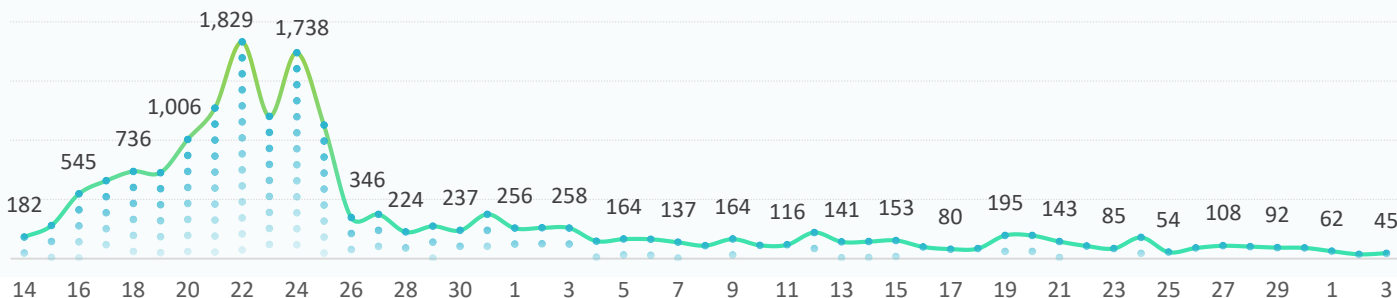

**CONTEXT**

Due to the latest crisis in Syria, DTM Iraq launched an emergency tracking tool on 14 October to monitor population fleeing the conflict and crossing into Iraq. The information presented here is collected by IOM at the relevant border points and covers all the displaced population.

**SINCE OCTOBER 14**

**TOTAL BORDER CROSSINGS:**  
**17,504**

**TOTAL CAMP ARRIVALS:**  
15,161 to Bardarash camp  
182 to Domiz camp  
2,161 to Gawilan camp

**3 DECEMBER DAILY UPDATE**

- 45 individuals have crossed through the informal point nearby Sahela village on 3 December. This brings the total of individuals having crossed nearby Sahela and Alwaleed villages since 14 October to 17,504 individuals.
- All arrivals for today were transported to Bardarash Camp by bus.