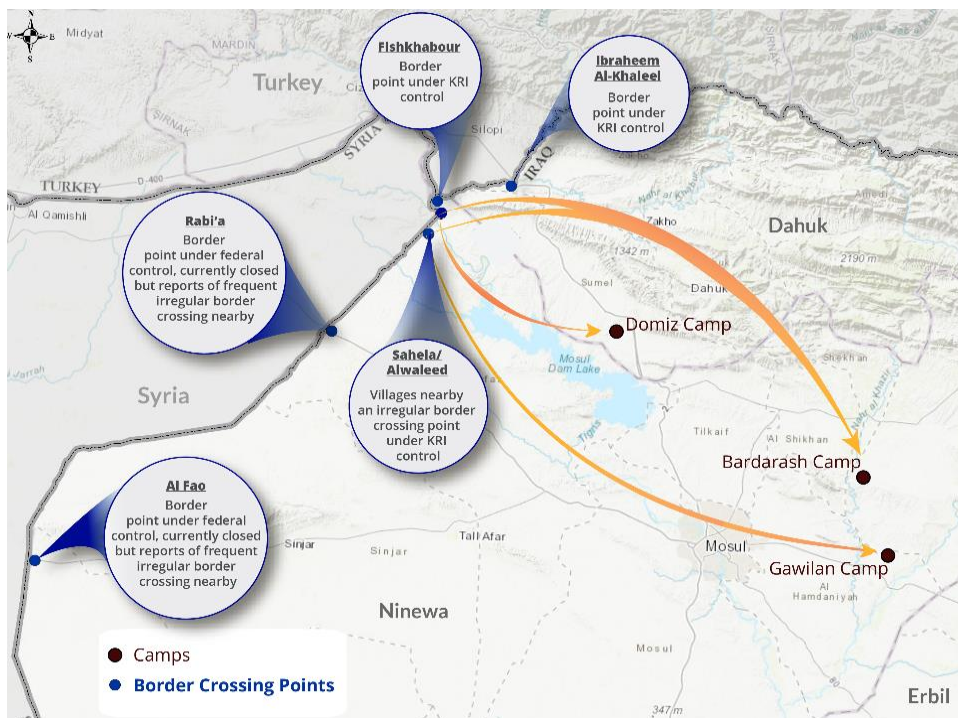

**CONTEXT**

Due to the latest crisis in Syria, DTM Iraq launched an emergency tracking tool on 14 October to monitor population fleeing the conflict and crossing into Iraq. The information presented here is collected by IOM at the relevant border points and covers all the displaced population.

**SINCE OCTOBER 14**

**TOTAL BORDER CROSSINGS:**  
**17,504**

**TOTAL CAMP ARRIVALS:**  
15,161 to Bardarash camp  
182 to Domiz camp  
2,161 to Gawilan camp

**3 DECEMBER DAILY UPDATE**

- 45 individuals have crossed through the informal point nearby Sahela village on 3 December. This brings the total of individuals having crossed nearby Sahela and Alwaleed villages since 14 October to 17,504 individuals.
- All arrivals for today were transported to Bardarash Camp by bus.

**DAILY BORDER CROSSINGS**  
**45**

**CAMP OF ARRIVAL**  
**Bardarash Camp**

**ENTRY POINTS USED**  
**Sahela**

*This map is for illustrative purposes and does not imply judgment of the legal status of a territory, nor official recognition or acceptance of these boundaries by IOM.*