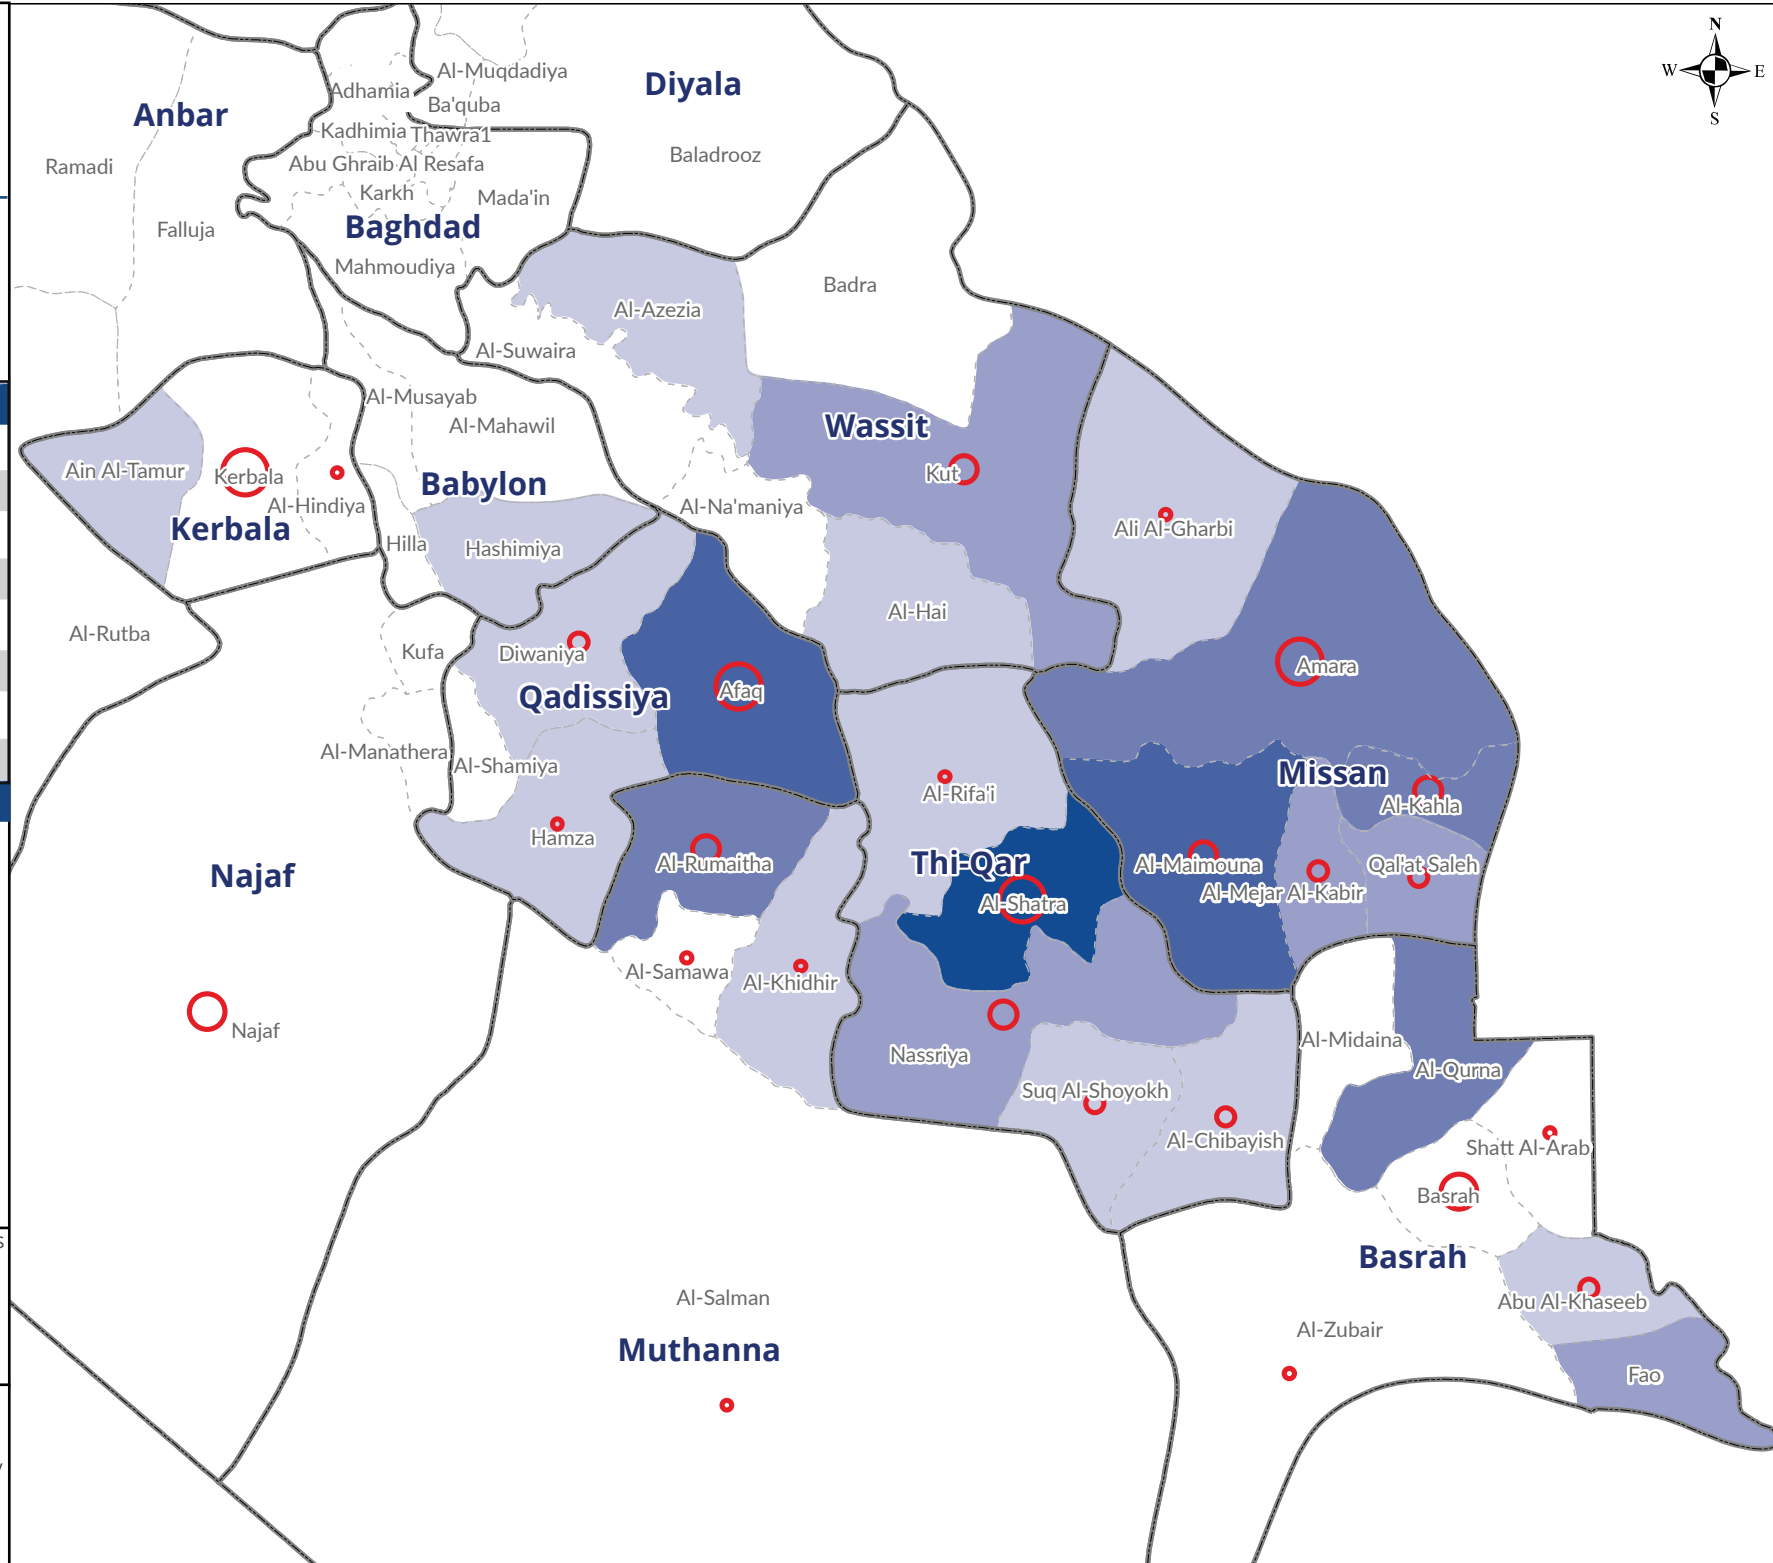

## IRAQ WATER CRISIS (CENTRAL/SOUTH) DECEMBER 2019

Governorates	# of displaced families
Basrah	230
Kerbala	448
Missan	719
Muthanna	113
Najaf	144
Qadissiya	511
Thi-Qar	1,115
Wassit	110
<b>Total</b>	<b>3,390</b>

### IDP Caseload per district

### Drought affected district of origin

Kilometers

0 15 30 60

Data Source: IOM ET (December 2019)

Administrative Boundaries : OCHA (Modified)

This map is for illustration purpose only. The boundaries and names shown and the designations used on this map do not imply official endorsement or acceptance by the International Organization for Migration