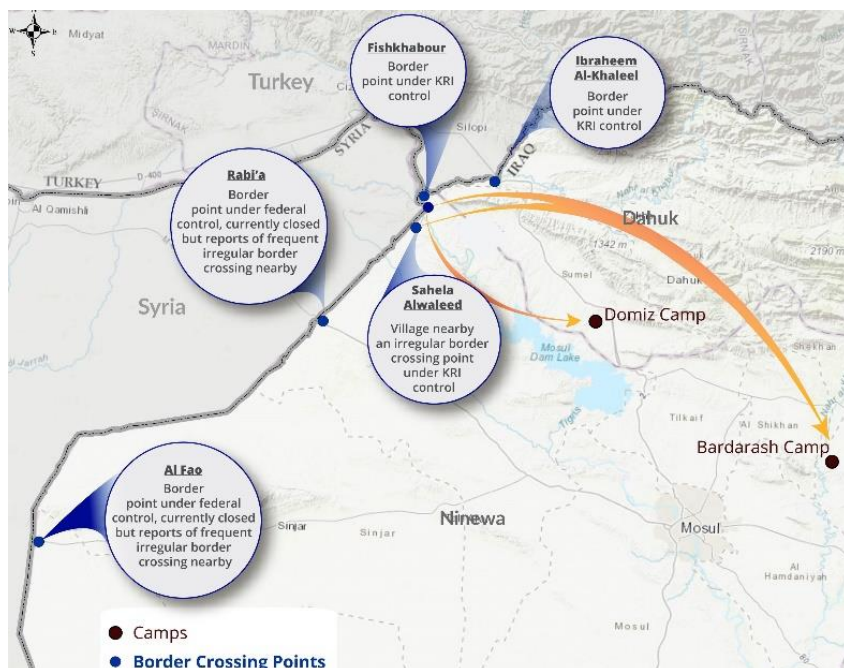

CONTEXT

Due to the latest military operations in Syria, DTM Iraq has launched an emergency tracking tool to monitor potential population flow coming through pre-selected border points. Only people being displaced by the conflict will be reported in this update and usual border activities and crossings will not be covered.

The following border points are being monitored:

- Al-Fao and Rabi'a border points in Ninewa
- Fishkhabour border point in Dahuk
- Informal crossing points nearby Sahela and Alwaleed villages in Ninewa under Kurdish control
- Ibrahim Al-Khalil border point between Turkey and Iraq in Dahuk

MONITORED ENTRY POINTS

This map is for illustrative purposes and does not imply judgment of the legal status of a territory, nor official recognition or acceptance of these boundaries by IOM.

NEW ARRIVALS FROM SYRIA
OCT. 21
1,271

TOTAL ARRIVALS FROM SYRIA
OCT. 14-21
5,401

ENTRY POINTS USED
Sahela/Alwaleed

DAILY ARRIVALS TRACKING

ADDITIONAL INFORMATION

- 1,271 individuals have crossed through the informal points nearby Sahela and Alwaleed villages on Oct. 21. This brings the total of individuals having crossed these points in the last 8 days to 5,401.
- All arrivals were transported to Bardarash Camp by bus, 429 from Sahela and 842 from Alwaleed.