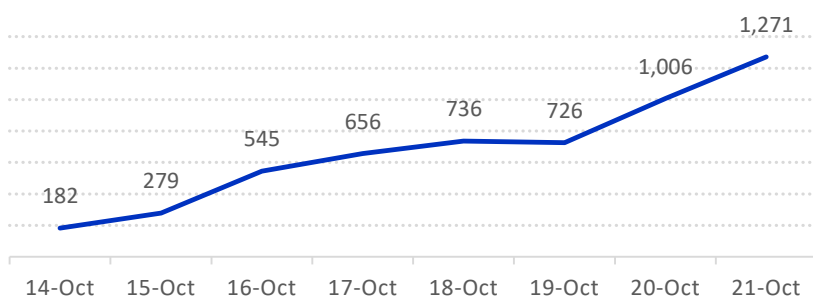

The following border points are being monitored:

- Al-Fao and Rabi'a border points in Ninewa
- Fishkhabour border point in Dahuk
- Informal crossing points nearby Sahela and Alwaleed villages in Ninewa under Kurdish control
- Ibrahim Al-Khalil border point between Turkey and Iraq in Dahuk

MONITORED ENTRY POINTS

This map is for illustrative purposes and does not imply judgment of the legal status of a territory, nor official recognition or acceptance of these boundaries by IOM.

NEW ARRIVALS FROM SYRIA
OCT. 21
1,271

TOTAL ARRIVALS FROM SYRIA
OCT. 14-21
5,401

ENTRY POINTS USED
Sahela/Alwaleed

DAILY ARRIVALS TRACKING

ADDITIONAL INFORMATION

- 1,271 individuals have crossed through the informal points nearby Sahela and Alwaleed villages on Oct. 21. This brings the total of individuals having crossed these points in the last 8 days to 5,401.
- All arrivals were transported to Bardarash Camp by bus, 429 from Sahela and 842 from Alwaleed.