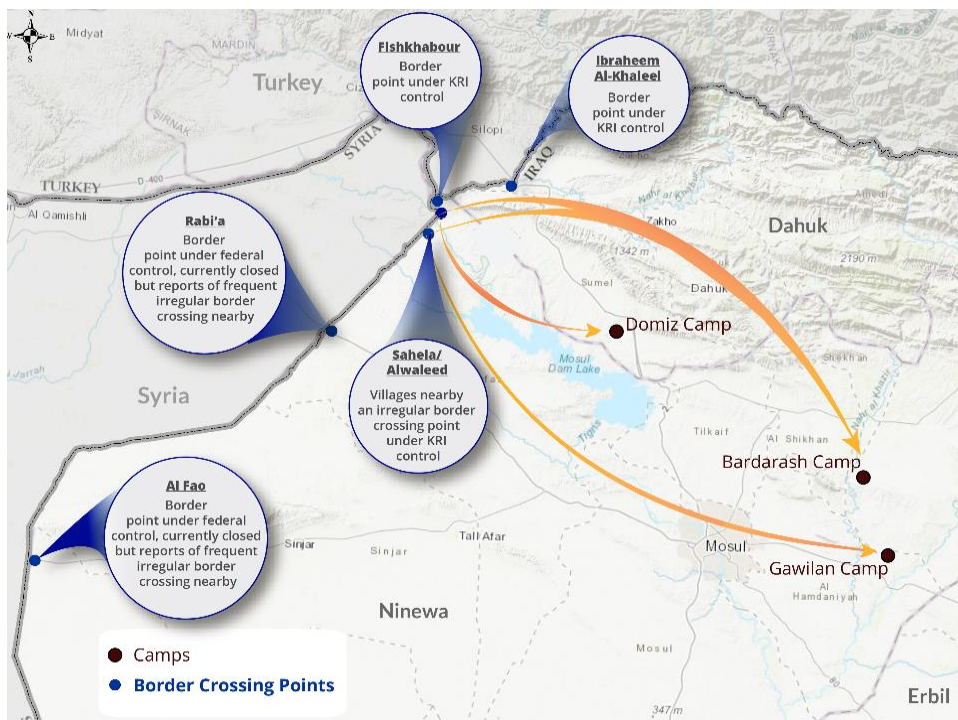

CONTEXT

Due to the latest crisis in Syria, DTM Iraq launched an emergency tracking tool on 14 October to monitor population fleeing the conflict and crossing into Iraq. The information presented here is collected by IOM at the relevant border points and covers all the displaced population.

SINCE OCTOBER 14

TOTAL BORDER CROSSINGS:
17,078

TOTAL CAMP ARRIVALS:
14,735 to Bardarash camp
182 to Domiz camp
2,161 to Gawilan camp

27 NOVEMBER DAILY UPDATE

- 108 individuals have crossed through the informal point nearby Sahela village on 27 November. This brings the total of individuals having crossed nearby Sahela and Alwaleed villages since 14 October to 17,078 individuals.
- All arrivals for today were transported to Bardarash Camp by bus.

DAILY BORDER CROSSINGS
108

CAMP OF ARRIVAL
Bardarash Camp

ENTRY POINTS USED
Sahela

This map is for illustrative purposes and does not imply judgment of the legal status of a territory, nor official recognition or acceptance of these boundaries by IOM.