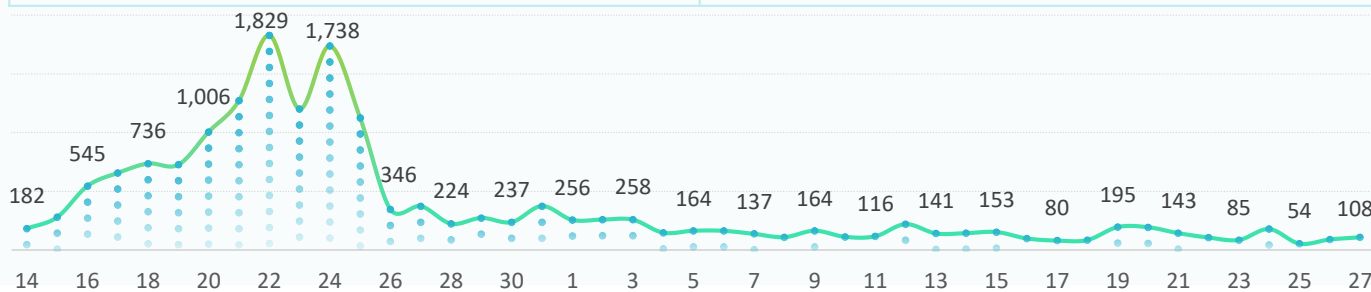

CONTEXT

Due to the latest crisis in Syria, DTM Iraq launched an emergency tracking tool on 14 October to monitor population fleeing the conflict and crossing into Iraq. The information presented here is collected by IOM at the relevant border points and covers all the displaced population.

SINCE OCTOBER 14

TOTAL BORDER CROSSINGS:
17,078

TOTAL CAMP ARRIVALS:
14,735 to Bardarash camp
182 to Domiz camp
2,161 to Gawilan camp

27 NOVEMBER DAILY UPDATE

- 108 individuals have crossed through the informal point nearby Sahela village on 27 November. This brings the total of individuals having crossed nearby Sahela and Alwaleed villages since 14 October to 17,078 individuals.
- All arrivals for today were transported to Bardarash Camp by bus.