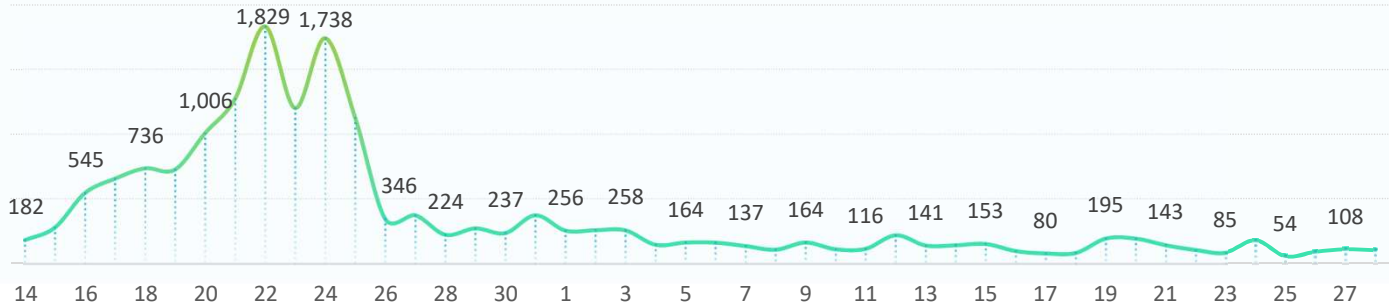

CONTEXT

Due to the latest crisis in Syria, DTM Iraq launched an emergency tracking tool on 14 October to monitor population fleeing the conflict and crossing into Iraq. The information presented here is collected by IOM at the relevant border points and covers all the displaced population.

SINCE OCTOBER 14

TOTAL BORDER CROSSINGS:
17,179

TOTAL CAMP ARRIVALS:
14,836 to Bardarash camp
182 to Domiz camp
2,161 to Gawilan camp

28 NOVEMBER DAILY UPDATE

- 101 individuals have crossed through the informal point nearby Sahela village on 28 November. This brings the total of individuals having crossed nearby Sahela and Alwaleed villages since 14 October to 17,179 individuals.
- All arrivals for today were transported to Bardarash Camp by bus.