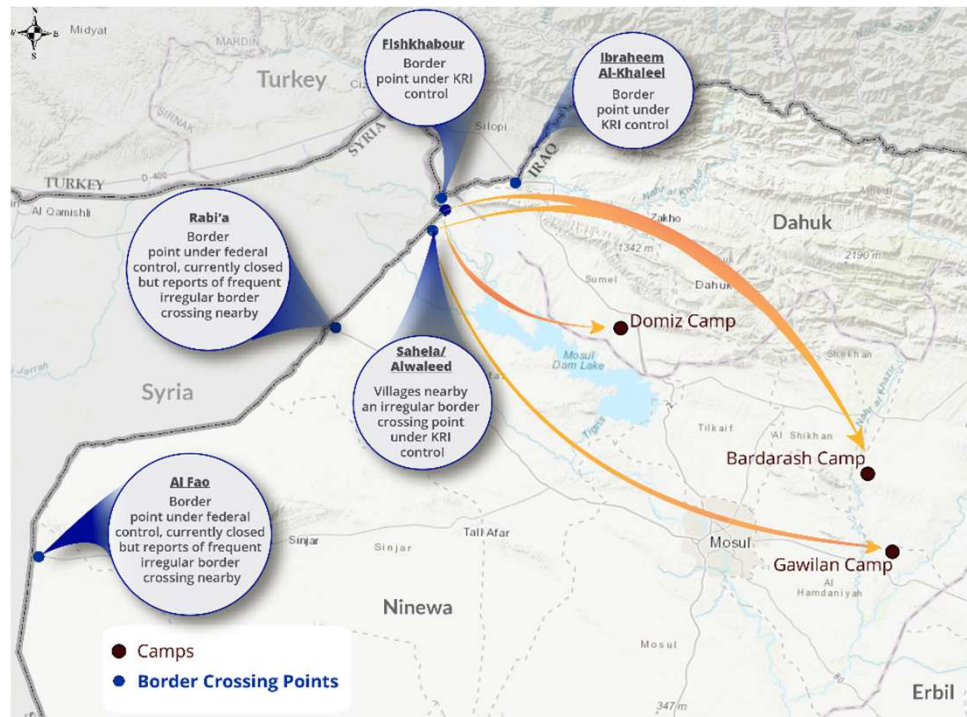

CONTEXT

Due to the latest crisis in Syria, DTM Iraq launched an emergency tracking tool on 14 October to monitor population fleeing the conflict and crossing into Iraq. The information presented here is collected by IOM at the relevant border points and covers all the displaced population.

SINCE OCTOBER 14

TOTAL BORDER CROSSINGS:
17,179

TOTAL CAMP ARRIVALS:
14,836 to Bardarash camp
182 to Domiz camp
2,161 to Gawilan camp

28 NOVEMBER DAILY UPDATE

- 101 individuals have crossed through the informal point nearby Sahela village on 28 November. This brings the total of individuals having crossed nearby Sahela and Alwaleed villages since 14 October to 17,179 individuals.
- All arrivals for today were transported to Bardarash Camp by bus.

DAILY BORDER CROSSINGS
101

CAMP OF ARRIVAL
Bardarash Camp

ENTRY POINTS USED
Sahela

This map is for illustrative purposes and does not imply judgment of the legal status of a territory, nor official recognition or acceptance of these boundaries by IOM.