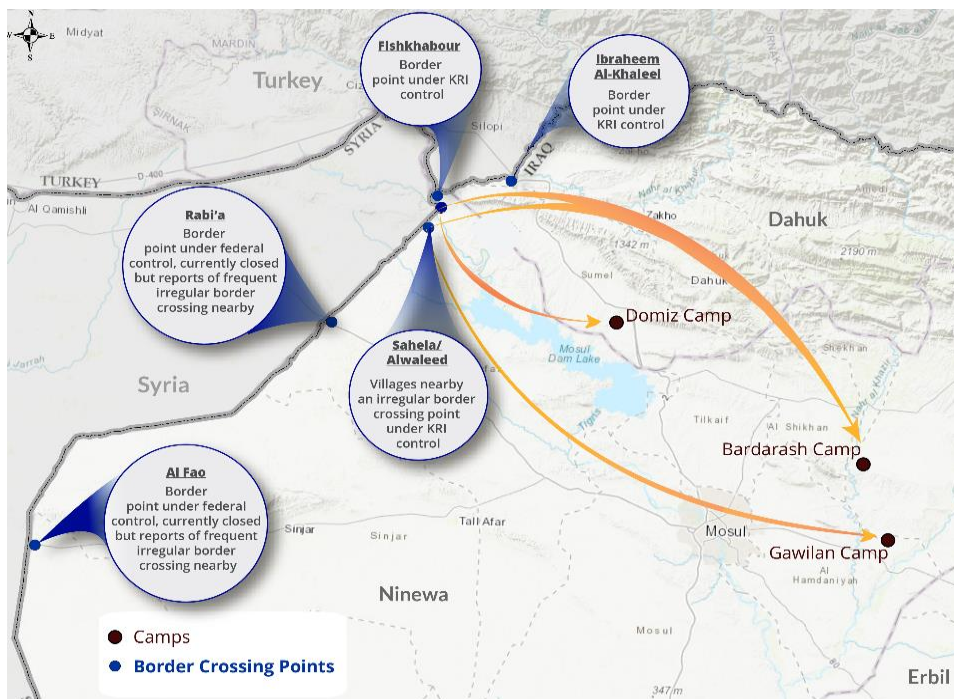

CONTEXT

Due to the latest crisis in Syria, DTM Iraq launched an emergency tracking tool on 14 October to monitor population fleeing the conflict and crossing into Iraq. The information presented here is collected by IOM at the relevant border points and covers all the displaced population.

SINCE OCTOBER 14

TOTAL BORDER CROSSINGS:
14,369

TOTAL CAMP ARRIVALS:
12,306 to Bardarash camp
182 persons in Domiz camp
1,881 persons in Gawilan camp

6 NOVEMBER DAILY UPDATE

- 163 individuals have crossed through the informal point nearby Sahela village on 6 November. This brings the total of individuals having crossed nearby Sahela and Alwaleed villages since 14 October to 14,369 individuals.
- All arrivals for today were transported to Bardarash Camp by bus.

DAILY BORDER CROSSINGS
163

CAMP OF ARRIVAL
Bardarash Camp

ENTRY POINTS USED
Sahela

This map is for illustrative purposes and does not imply judgment of the legal status of a territory, nor official recognition or acceptance of these boundaries by IOM.