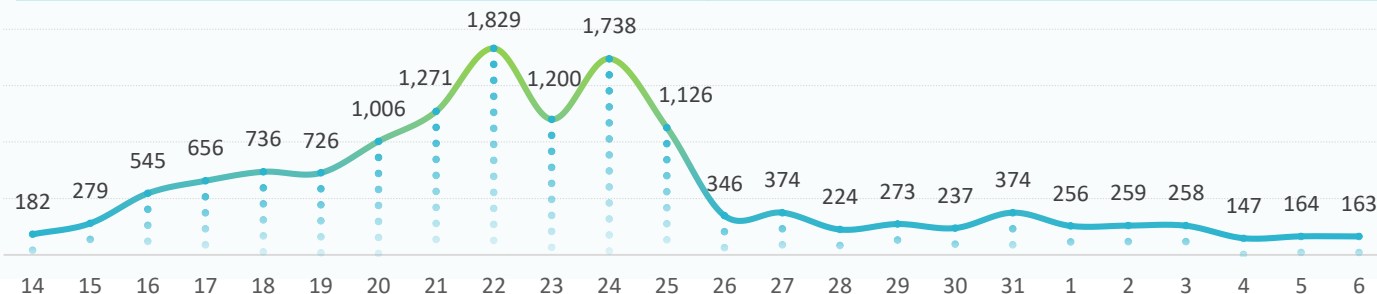

CONTEXT

Due to the latest crisis in Syria, DTM Iraq launched an emergency tracking tool on 14 October to monitor population fleeing the conflict and crossing into Iraq. The information presented here is collected by IOM at the relevant border points and covers all the displaced population.

SINCE OCTOBER 14

TOTAL BORDER CROSSINGS:
14,369

TOTAL CAMP ARRIVALS:
12,306 to Bardarash camp
182 persons in Domiz camp
1,881 persons in Gawilan camp

6 NOVEMBER DAILY UPDATE

- 163 individuals have crossed through the informal point nearby Sahela village on 6 November. This brings the total of individuals having crossed nearby Sahela and Alwaleed villages since 14 October to 14,369 individuals.
- All arrivals for today were transported to Bardarash Camp by bus.