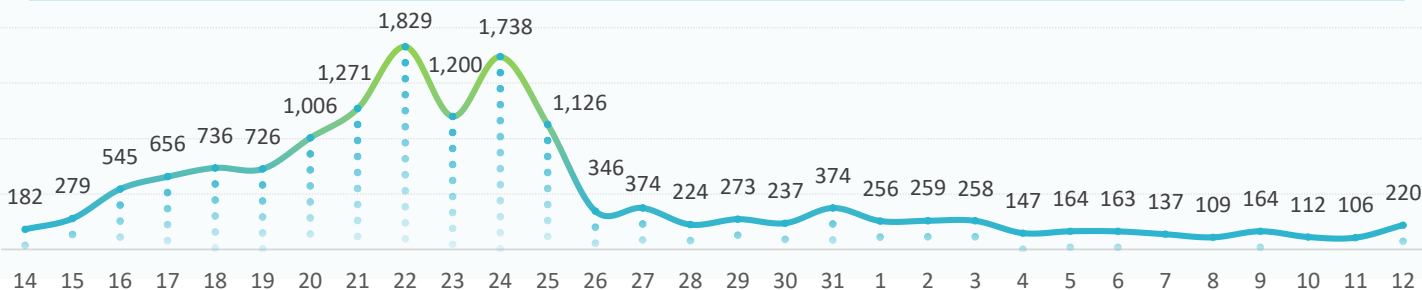

### CONTEXT

Due to the latest crisis in Syria, DTM Iraq launched an emergency tracking tool on 14 October to monitor population fleeing the conflict and crossing into Iraq. The information presented here is collected by IOM at the relevant border points and covers all the displaced population.

### SINCE OCTOBER 14

**TOTAL BORDER CROSSINGS:**  
**15,217**

**TOTAL CAMP ARRIVALS:**  
13,154 to Bardarash camp  
182 persons to Domiz camp  
1,881 persons to Gawilan camp

### 12 NOVEMBER DAILY UPDATE

- 220 individuals have crossed through the informal point nearby Sahela village on 12 November. This brings the total of individuals having crossed nearby Sahela and Alwaleed villages since 14 October to 15,217 individuals.
- All arrivals for today were transported to Bardarash Camp by bus.