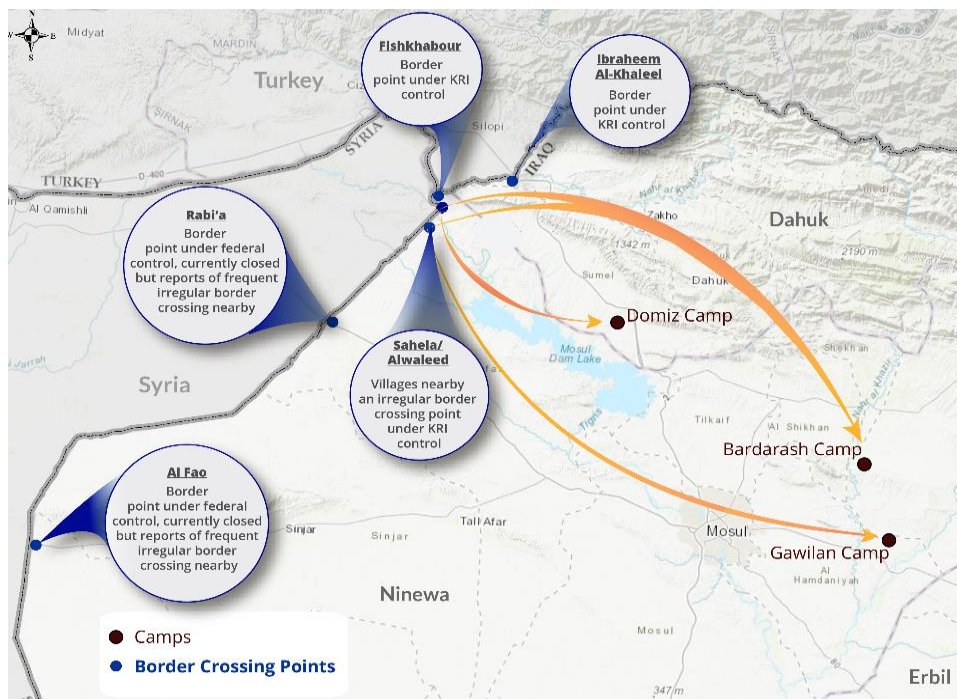

### CONTEXT

Due to the latest crisis in Syria, DTM Iraq launched an emergency tracking tool on 14 October to monitor population fleeing the conflict and crossing into Iraq. The information presented here is collected by IOM at the relevant border points and covers all the displaced population.

### SINCE OCTOBER 14

**TOTAL BORDER CROSSINGS:**  
**15,217**

**TOTAL CAMP ARRIVALS:**  
13,154 to Bardarash camp  
182 persons to Domiz camp  
1,881 persons to Gawilan camp

### 12 NOVEMBER DAILY UPDATE

- 220 individuals have crossed through the informal point nearby Sahela village on 12 November. This brings the total of individuals having crossed nearby Sahela and Alwaleed villages since 14 October to 15,217 individuals.
- All arrivals for today were transported to Bardarash Camp by bus.

**DAILY BORDER CROSSINGS**  
**220**

**CAMP OF ARRIVAL**  
**Bardarash**  
**Camp**

**ENTRY POINTS USED**  
**Sahela**

*This map is for illustrative purposes and does not imply judgment of the legal status of a territory, nor official recognition or acceptance of these boundaries by IOM.*