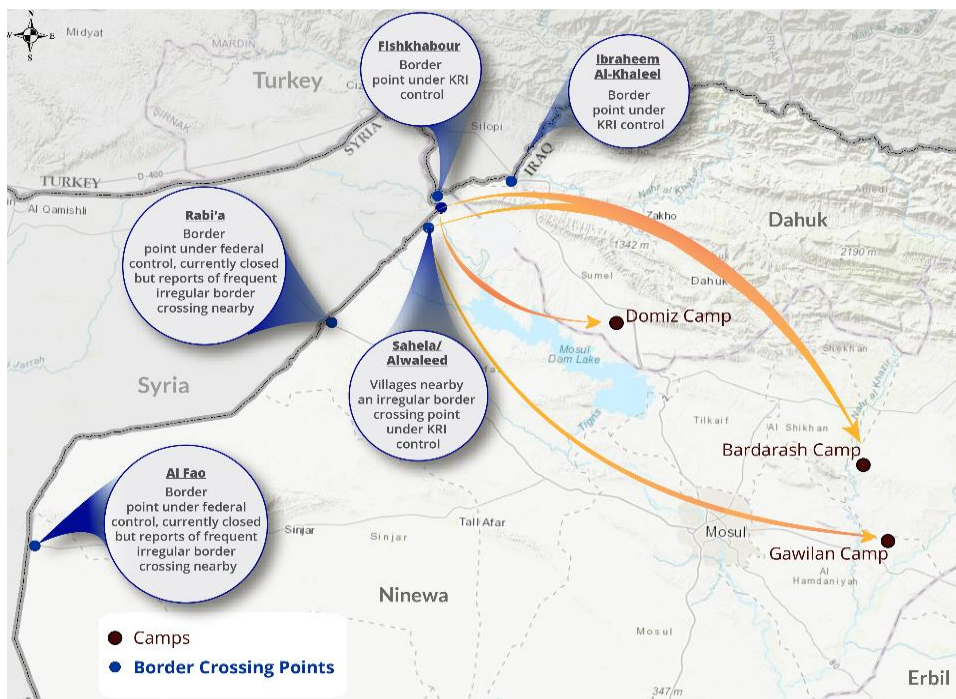

CONTEXT

Due to the latest crisis in Syria, DTM Iraq launched an emergency tracking tool on 14 October to monitor population fleeing the conflict and crossing into Iraq. The information presented here is collected by IOM at the relevant border points and covers all the displaced population.

SINCE OCTOBER 14

TOTAL BORDER CROSSINGS:
17,423

TOTAL CAMP ARRIVALS:
15,080 to Bardarash camp
182 to Domiz camp
2,161 to Gawilan camp

29 NOVEMBER – 1 DECEMBER UPDATE

- 244 individuals have crossed through the informal points nearby Sahela village from 29 November to 1 December: 92 arrivals on 29 November, 90 arrivals on 30 November, and 62 arrivals on 1 December. All arrivals were transported to Bardarash Camp by bus.
- 17,423 individuals have crossed nearby Sahela and Alwaleed villages in total since 14 October.

BORDER CROSSINGS
29 NOVEMBER – 1
DECEMBER
244

CAMP OF ARRIVAL
Bardarash
Camp

ENTRY POINTS USED
Sahela

This map is for illustrative purposes and does not imply judgment of the legal status of a territory, nor official recognition or acceptance of these boundaries by IOM.