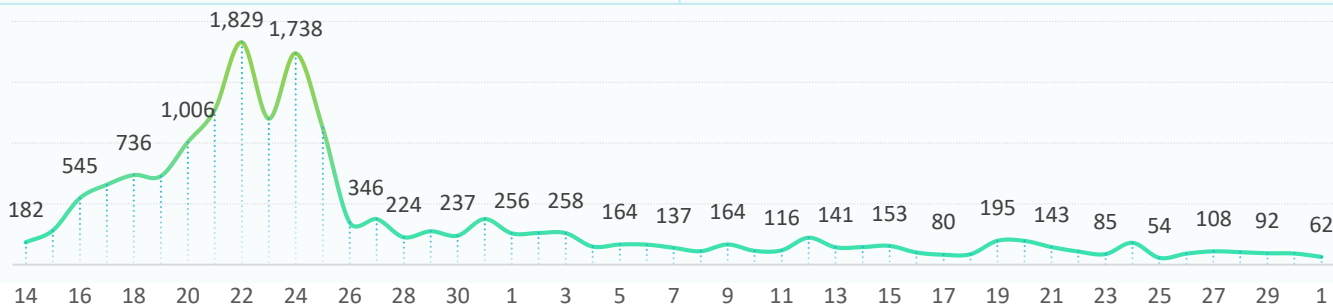

CONTEXT

Due to the latest crisis in Syria, DTM Iraq launched an emergency tracking tool on 14 October to monitor population fleeing the conflict and crossing into Iraq. The information presented here is collected by IOM at the relevant border points and covers all the displaced population.

SINCE OCTOBER 14

TOTAL BORDER CROSSINGS:
17,423

TOTAL CAMP ARRIVALS:
15,080 to Bardarash camp
182 to Domiz camp
2,161 to Gawilan camp

29 NOVEMBER – 1 DECEMBER UPDATE

- 244 individuals have crossed through the informal points nearby Sahela village from 29 November to 1 December: 92 arrivals on 29 November, 90 arrivals on 30 November, and 62 arrivals on 1 December. All arrivals were transported to Bardarash Camp by bus.
- 17,423 individuals have crossed nearby Sahela and Alwaleed villages in total since 14 October.